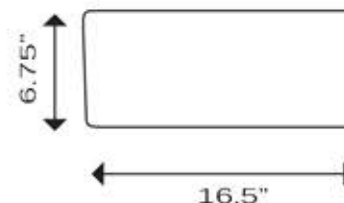

Brant Point Collection
Vitreous China Bath Vessel Sink

**MODEL:
NSV213**

TOP VIEW

FRONT/SIDE VIEW

Overall Dimensions	Large Bowl	Interior Depth	Exterior Depth	Drain Dimensions
16.5" x 16.5"	14.75" Diameter	5"	6.75"	1.75"

FEATURES

- Premium Vitreous China
- Nominal Dimensions - Actual may vary by 1/4"
- Template Not Included
- Easy Clean
- White Porcelain Enamel Finish
- With Overflow
- Limited Lifetime Warranty

PROJECT/ NAME: