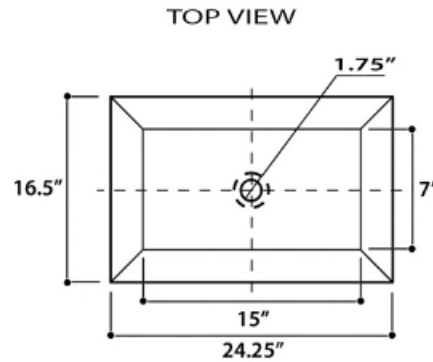

Regatta Collection
Fireclay Bathroom Vanity Sink

MODEL:
RC73040PR "PORTO CERVO"

Overall Dimensions	Interior Bowl	Interior Depth	Exterior Height	Drain Dimensions
24.25" x 16.5"	15" x 7"	5.25"	5.5" overall 3" from counter	1.75"

FEATURES

- Genuine Italian Fireclay
- Nominal Dimensions - Actual may vary by 1/4"
- Semi-recessed vessel mount; Template Not Included
- Hand-painted with genuine platinum
- Decorative pattern on the bowl interior
- No Overflow
- Made in Italy
- Do not clean with abrasive cleansers or pads
- Limited Warranty For Manufacturer Defects