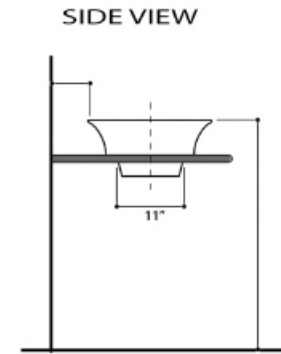

Regatta Collection
Fireclay Bathroom Vanity Sink

MODEL:
RC73040PR "PORTO CERVO"

Overall Dimensions	Interior Bowl	Interior Depth	Exterior Height	Drain Dimensions
24.25" x 16.5"	15" x 7"	5.25"	5.5" overall 3" from counter	1.75"

FEATURES

- Genuine Italian Fireclay
- Nominal Dimensions - Actual may vary by 1/4"
- Semi-recessed vessel mount; Template Not Included
- Hand-painted with genuine platinum
- Decorative pattern on the bowl interior
- No Overflow
- Made in Italy
- Do not clean with abrasive cleansers or pads
- Limited Warranty For Manufacturer Defects