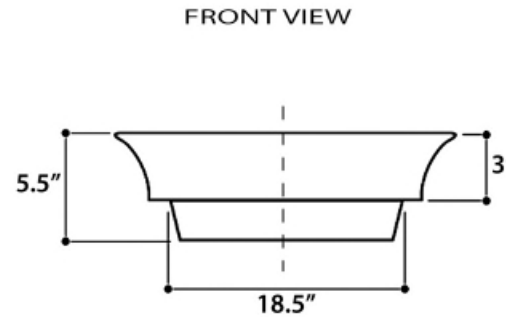

Regatta Collection
Fireclay Bathroom Vanity Sink

MODEL:
RC73040PR "PORTO CERVO"

Overall Dimensions	Interior Bowl	Interior Depth	Exterior Height	Drain Dimensions
24.25" x 16.5"	15" x 7"	5.25"	5.5" overall 3" from counter	1.75"

FEATURES

- Genuine Italian Fireclay
- Nominal Dimensions - Actual may vary by 1/4"
- Semi-recessed vessel mount; Template Not Included
- Hand-painted with genuine platinum
- Decorative pattern on the bowl interior
- No Overflow
- Made in Italy
- Do not clean with abrasive cleansers or pads
- Limited Warranty For Manufacturer Defects