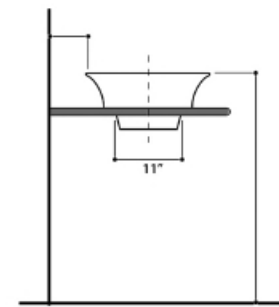

Regatta Collection
Fireclay Bathroom Vanity Sink

Nantucket
S I N K S

MODEL:
RC73040W "CANNES"

TOP VIEW

FRONT VIEW

SIDE VIEW

Overall Dimensions	Interior Bowl	Interior Depth	Exterior Height	Drain Dimensions
24.25" x 16.5"	15" x 7"	5.25"	5.5" overall 3" from counter	1.75"

FEATURES

- Genuine Italian Fireclay
- Nominal Dimensions - Actual may vary by 1/4"
- Semi-recessed vessel mount, Template Not Included
- No overflow
- Made in Italy
- Do not clean with abrasive cleansers or pads
- Limited Warranty For Manufacturer Defects