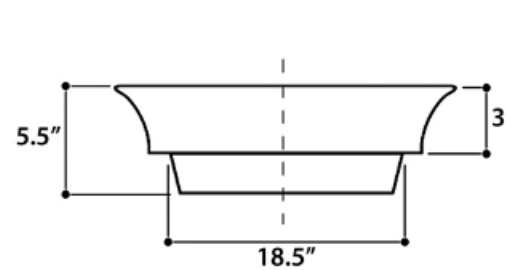

Regatta Collection
Fireclay Bathroom Vanity Sink

Nantucket
S I N K S

MODEL:
RC73040W "CANNES"

TOP VIEW

FRONT VIEW

SIDE VIEW

Overall Dimensions	Interior Bowl	Interior Depth	Exterior Height	Drain Dimensions
24.25" x 16.5"	15" x 7"	5.25"	5.5" overall 3" from counter	1.75"

FEATURES

- Genuine Italian Fireclay
- Nominal Dimensions - Actual may vary by 1/4"
- Semi-recessed vessel mount, Template Not Included
- No overflow
- Made in Italy
- Do not clean with abrasive cleansers or pads
- Limited Warranty For Manufacturer Defects