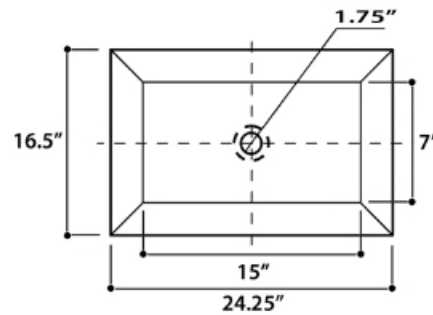

Regatta Collection
Fireclay Bathroom Vanity Sink

Nantucket
S I N K S

MODEL:
RC73040W "CANNES"

TOP VIEW

FRONT VIEW

SIDE VIEW

Overall Dimensions	Interior Bowl	Interior Depth	Exterior Height	Drain Dimensions
24.25" x 16.5"	15" x 7"	5.25"	5.5" overall 3" from counter	1.75"

FEATURES

- Genuine Italian Fireclay
- Nominal Dimensions - Actual may vary by 1/4"
- Semi-recessed vessel mount, Template Not Included
- No overflow
- Made in Italy
- Do not clean with abrasive cleansers or pads
- Limited Warranty For Manufacturer Defects