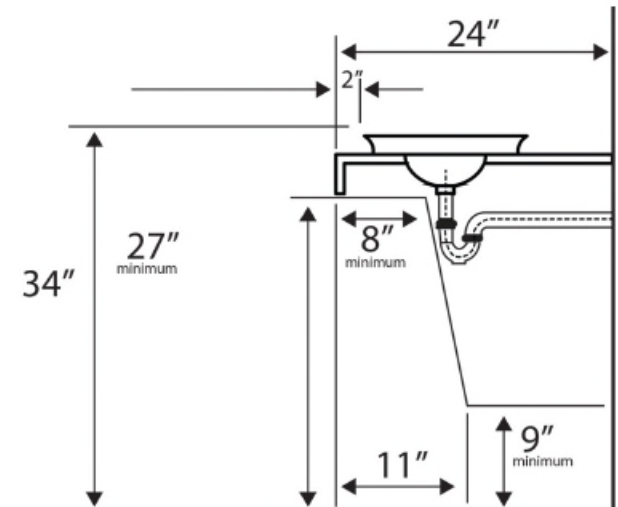

**Regatta Collection**  
Fireclay Bathroom Vanity Sink

**MODEL:**  
RC77240GF "Lugano"

Overall Dimensions	Interior Bowl	Interior Depth	Height	Drain Dimensions
17.75" Diameter"	9.25" Diameter	5" overall 2.375" Inner basin	2.625" installed 6.375" overall	1.75"

**FEATURES**

- Genuine Italian Fireclay
- Nominal Dimensions - Actual may vary by 1/4"
- Semi-recessed vessel mount; Template not included
- 24k gold leaf
- No overflow
- Made in Italy
- Do not clean with abrasive cleansers or pads
- Limited Warranty For Manufacturer defects