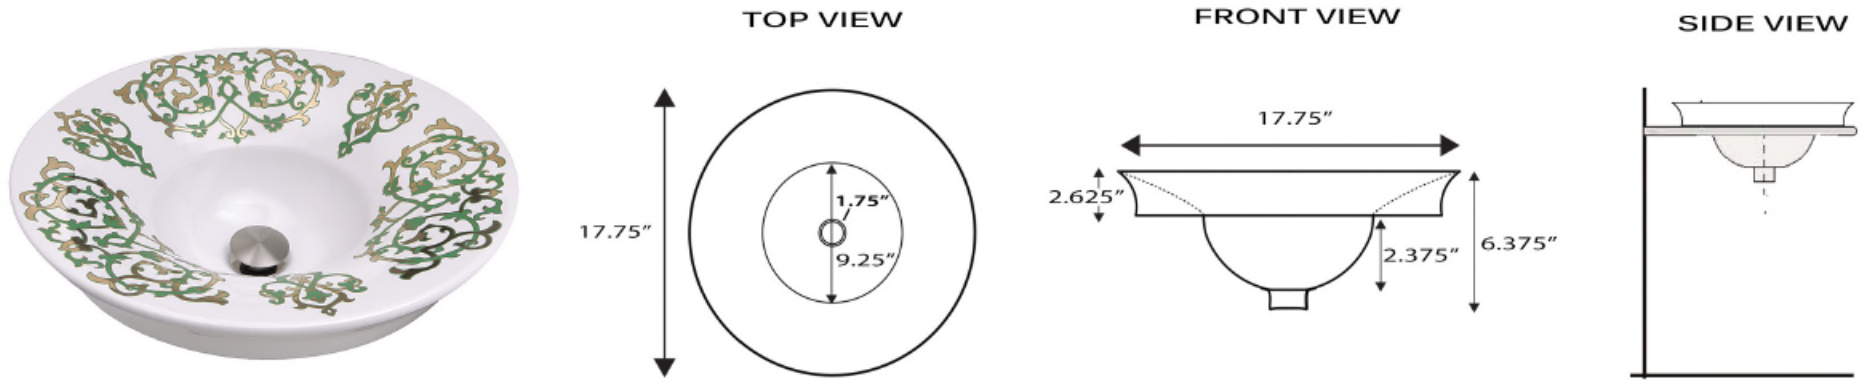

**Regatta Collection**  
Fireclay Bathroom Vanity Sink

**MODEL:**  
RC77240GF "Lugano"

Overall Dimensions	Interior Bowl	Interior Depth	Height	Drain Dimensions
17.75" Diameter"	9.25" Diameter	5" overall 2.375" Inner basin	2.625" installed 6.375" overall	1.75"

**FEATURES**

- Genuine Italian Fireclay
- Nominal Dimensions - Actual may vary by 1/4"
- Semi-recessed vessel mount; Template not included
- 24k gold leaf
- No overflow
- Made in Italy
- Do not clean with abrasive cleansers or pads
- Limited Warranty For Manufacturer defects