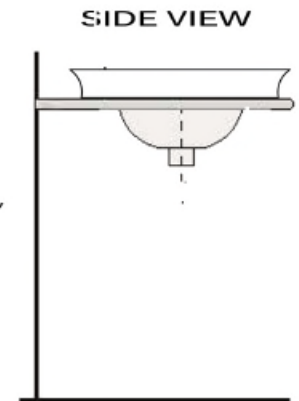

**Regatta Collection**  
Fireclay Bathroom Vanity Sink

**MODEL:**  
**RC77240P "ST. MALO"**

Overall Dimensions	Interior Bowl	Interior Depth	Height	Drain Dimensions
17.75" Diameter	9.25" Diameter	5" overall 2.375" Inner basin	2.625" installed 6.375" overall	1.75"

**FEATURES**

- Genuine Italian Fireclay
- Nominal Dimensions - Actual may vary by 1/4"
- Semi-recessed vessel mount; Template not included
- Hand-painted with genuine platinum
- No Overflow
- Made in Italy
- Do not clean with abrasive cleansers or pads
- Limited Warranty For Manufacturer defects