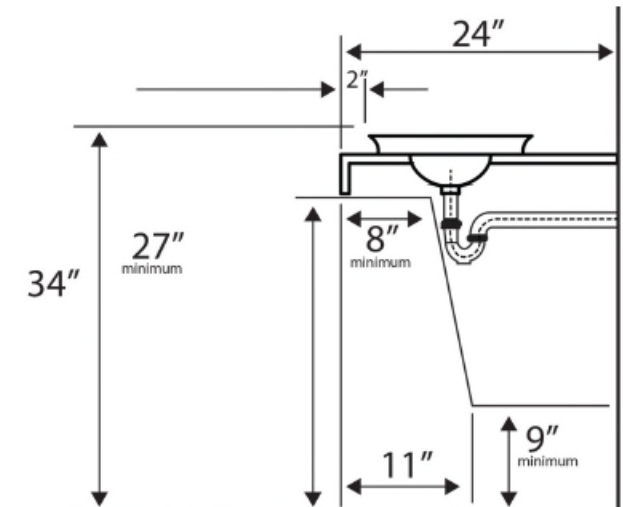

**Regatta Collection**  
Fireclay Bathroom Vanity Sink

**MODEL:**  
**RC77240P "ST. MALO"**

Overall Dimensions	Interior Bowl	Interior Depth	Height	Drain Dimensions
17.75" Diameter	9.25" Diameter	5" overall 2.375" Inner basin	2.625" installed 6.375" overall	1.75"

**FEATURES**

- Genuine Italian Fireclay
- Nominal Dimensions - Actual may vary by 1/4"
- Semi-recessed vessel mount; Template not included
- Hand-painted with genuine platinum
- No Overflow
- Made in Italy
- Do not clean with abrasive cleansers or pads
- Limited Warranty For Manufacturer defects