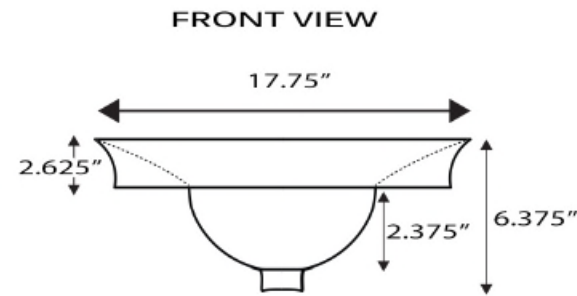

**Regatta Collection**  
Fireclay Bathroom Vanity Sink

**MODEL:**  
**RC77240P "ST. MALO"**

Overall Dimensions	Interior Bowl	Interior Depth	Height	Drain Dimensions
17.75" Diameter	9.25" Diameter	5" overall 2.375" Inner basin	2.625" installed 6.375" overall	1.75"

**FEATURES**

- Genuine Italian Fireclay
- Nominal Dimensions - Actual may vary by 1/4"
- Semi-recessed vessel mount; Template not included
- Hand-painted with genuine platinum
- No Overflow
- Made in Italy
- Do not clean with abrasive cleansers or pads
- Limited Warranty For Manufacturer defects