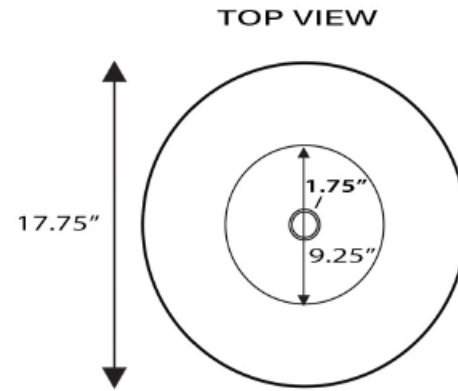

**Regatta Collection**  
Fireclay Bathroom Vanity Sink

**MODEL:**  
**RC77240P "ST. MALO"**

Overall Dimensions	Interior Bowl	Interior Depth	Height	Drain Dimensions
17.75" Diameter	9.25" Diameter	5" overall 2.375" Inner basin	2.625" installed 6.375" overall	1.75"