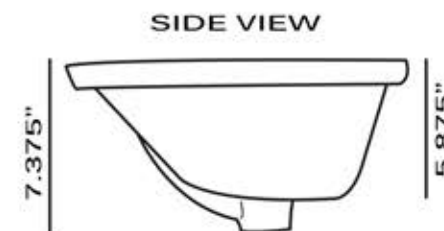

Great Point Collection

Vitreous China Bath Undermount Sinks

MODEL:

UM-16x11-W / UM-16x11-B

| Overall Dimensions | Large Bowl | Interior Depth | Exterior Depth | Reverse Model |
|--------------------|---------------|----------------|----------------|---------------|
| 18" x 12.875" | 16" x 10.875" | 5.875" | 7.375" | NA |

FEATURES

- Nominal Dimensions - actual may vary by 1/4"
- Template not included - custom template required
- Vitreous China undermount with porcelain enamel glaze
- Limited Lifetime Manufacturers Warranty
- With Overflow