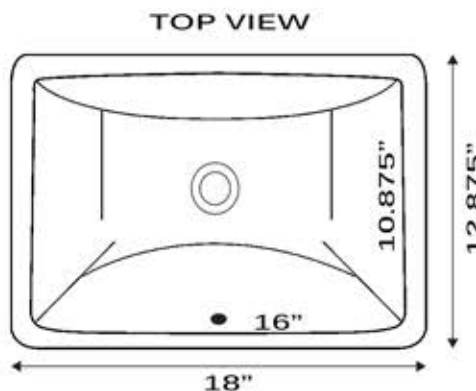

Great Point Collection

Vitreous China Bath Undermount Sinks

MODEL:

UM-16x11-W / UM-16x11-B

| Overall Dimensions | Large Bowl | Interior Depth | Exterior Depth | Reverse Model |
|--------------------|---------------|----------------|----------------|---------------|
| 18" x 12.875" | 16" x 10.875" | 5.875" | 7.375" | NA |

FEATURES

- Nominal Dimensions - actual may vary by 1/4"
- Template not included - custom template required
- Vitreous China undermount with porcelain enamel glaze
- Limited Lifetime Manufacturers Warranty
- With Overflow