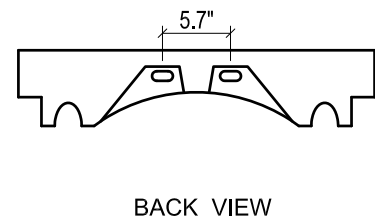

- WALL HUNG option is also available for this model. Vanity height without legs is 23.6".
- Quality metal BLUM (or BLUM equivalent) soft-closing hinges and/or drawer hardware are included.
- Drawers can be placed on Right or Left sides.

KIRA CERAMIC SINK

(available in 1 hole or 8" faucet drills)

MILANO CERAMIC SINK

- WALL HUNG option is also available for this model.
Vanity height without legs is 23.6".
- Quality metal BLUM (or BLUM equivalent) soft-closing hinges and/or drawer hardware are included.
- Drawers can be placed on Right or Left sides.

VENICE CERAMIC SINK

- WALL HUNG option is also available for this model.
Vanity height without legs is 25.2".
- Quality metal BLUM (or BLUM equivalent) soft-closing hinges and/or drawer hardware are included.
- Drawers can be placed on Right or Left sides.