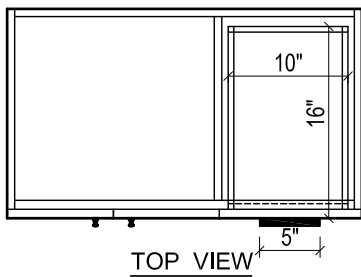

- WALL HUNG option is also available for this model. Vanity height without legs is 23.6".
- Quality metal BLUM (or BLUM equivalent) soft-closing hinges and/or drawer hardware are included.
- Drawers can be placed on Right or Left sides.

KIRA CERAMIC SINK

(available in 1 hole or 8" faucet drills)

MILANO CERAMIC SINK

- WALL HUNG option is also available for this model.
Vanity height without legs is 23.6".
- Quality metal BLUM (or BLUM equivalent) soft-closing hinges and/or drawer hardware are included.
- Drawers can be placed on Right or Left sides.

VENICE CERAMIC SINK

- WALL HUNG option is also available for this model.
Vanity height without legs is 25.2".
- Quality metal BLUM (or BLUM equivalent) soft-closing hinges and/or drawer hardware are included.
- Drawers can be placed on Right or Left sides.