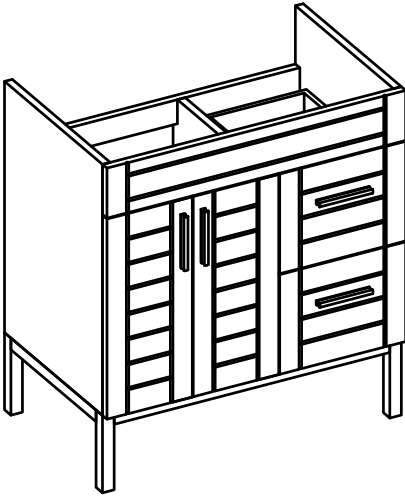

- WALL HUNG option is also available for this model. Vanity height without legs is 23.6".
- Quality metal BLUM (or BLUM equivalent) soft-closing hinges and/or drawer hardware are included.
- Drawers can be placed on Right or Left sides.

KIRA CERAMIC SINK

(available in 1 hole or 8" faucet drills)

MILANO CERAMIC SINK

- WALL HUNG option is also available for this model.
Vanity height without legs is 23.6".
- Quality metal BLUM (or BLUM equivalent) soft-closing hinges and/or drawer hardware are included.
- Drawers can be placed on Right or Left sides.

VENICE CERAMIC SINK

- WALL HUNG option is also available for this model.
Vanity height without legs is 25.2".
- Quality metal BLUM (or BLUM equivalent) soft-closing hinges and/or drawer hardware are included.
- Drawers can be placed on Right or Left sides.