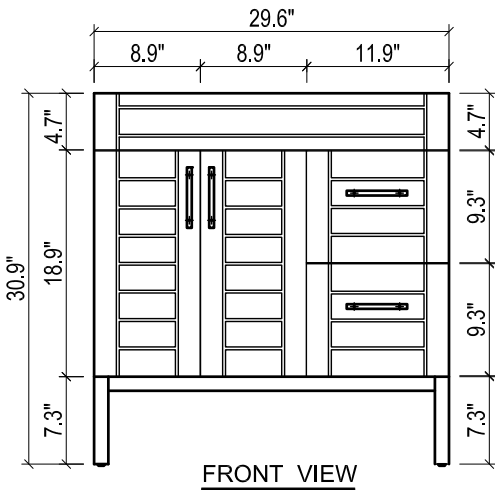

- WALL HUNG option is also available for this model. Vanity height without legs is 23.6".
- Quality metal BLUM (or BLUM equivalent) soft-closing hinges and/or drawer hardware are included.
- Drawers can be placed on Right or Left sides.

KIRA CERAMIC SINK

(available in 1 hole or 8" faucet drills)

MILANO CERAMIC SINK

- WALL HUNG option is also available for this model.
Vanity height without legs is 23.6".
- Quality metal BLUM (or BLUM equivalent) soft-closing hinges and/or drawer hardware are included.
- Drawers can be placed on Right or Left sides.

VENICE CERAMIC SINK

- WALL HUNG option is also available for this model.
Vanity height without legs is 25.2".
- Quality metal BLUM (or BLUM equivalent) soft-closing hinges and/or drawer hardware are included.
- Drawers can be placed on Right or Left sides.