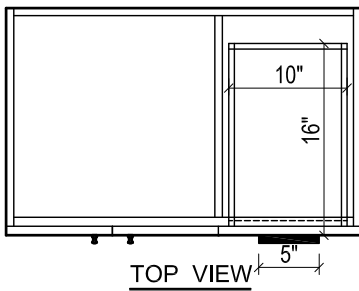

- WALL HUNG option is also available for this model. Vanity height without legs is 23.6".
- Quality metal BLUM (or BLUM equivalent) soft-closing hinges and/or drawer hardware are included.
- Drawers can be placed on Right or Left sides.

KIRA CERAMIC SINK

(available in 1 hole or 8" faucet drills)

MILANO CERAMIC SINK

- WALL HUNG option is also available for this model.
Vanity height without legs is 23.6".
- Quality metal BLUM (or BLUM equivalent) soft-closing hinges and/or drawer hardware are included.
- Drawers can be placed on Right or Left sides.

VENICE CERAMIC SINK

- WALL HUNG option is also available for this model.
Vanity height without legs is 25.2".
- Quality metal BLUM (or BLUM equivalent) soft-closing hinges and/or drawer hardware are included.
- Drawers can be placed on Right or Left sides.