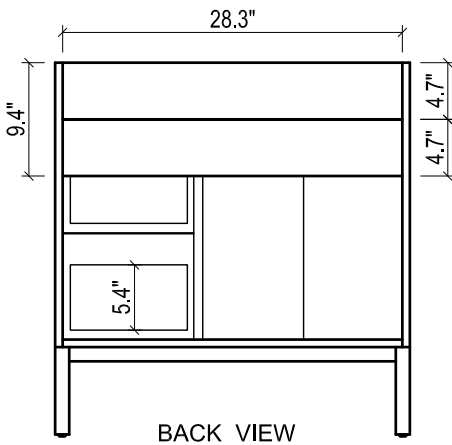

- WALL HUNG option is also available for this model. Vanity height without legs is 23.6".
- Quality metal BLUM (or BLUM equivalent) soft-closing hinges and/or drawer hardware are included.
- Drawers can be placed on Right or Left sides.

KIRA CERAMIC SINK

(available in 1 hole or 8" faucet drills)

MILANO CERAMIC SINK

- WALL HUNG option is also available for this model.
Vanity height without legs is 23.6".
- Quality metal BLUM (or BLUM equivalent) soft-closing hinges and/or drawer hardware are included.
- Drawers can be placed on Right or Left sides.

VENICE CERAMIC SINK

- WALL HUNG option is also available for this model.
Vanity height without legs is 25.2".
- Quality metal BLUM (or BLUM equivalent) soft-closing hinges and/or drawer hardware are included.
- Drawers can be placed on Right or Left sides.