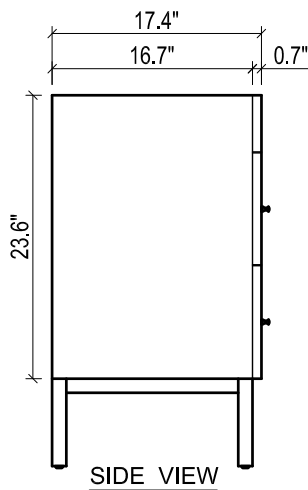

- WALL HUNG option is also available for this model. Vanity height without legs is 23.6".
- Quality metal BLUM (or BLUM equivalent) soft-closing hinges and/or drawer hardware are included.
- Drawers can be placed on Right or Left sides.

KIRA CERAMIC SINK

(available in 1 hole or 8" faucet drills)

MILANO CERAMIC SINK

- WALL HUNG option is also available for this model.
Vanity height without legs is 23.6".
- Quality metal BLUM (or BLUM equivalent) soft-closing hinges and/or drawer hardware are included.
- Drawers can be placed on Right or Left sides.

VENICE CERAMIC SINK

- WALL HUNG option is also available for this model.
Vanity height without legs is 25.2".
- Quality metal BLUM (or BLUM equivalent) soft-closing hinges and/or drawer hardware are included.
- Drawers can be placed on Right or Left sides.