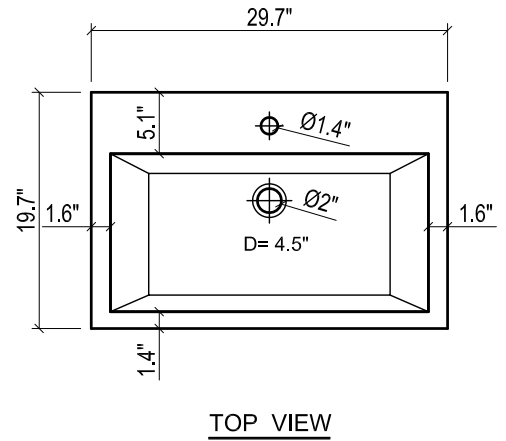

- WALL HUNG option is also available for this model. Vanity height without legs is 23.6".
- Quality metal BLUM (or BLUM equivalent) soft-closing hinges and/or drawer hardware are included.
- Drawers can be placed on Right or Left sides.

KIRA CERAMIC SINK

(available in 1 hole or 8" faucet drills)

MILANO CERAMIC SINK

- WALL HUNG option is also available for this model.
Vanity height without legs is 23.6".
- Quality metal BLUM (or BLUM equivalent) soft-closing hinges and/or drawer hardware are included.
- Drawers can be placed on Right or Left sides.

VENICE CERAMIC SINK

- WALL HUNG option is also available for this model.
Vanity height without legs is 25.2".
- Quality metal BLUM (or BLUM equivalent) soft-closing hinges and/or drawer hardware are included.
- Drawers can be placed on Right or Left sides.