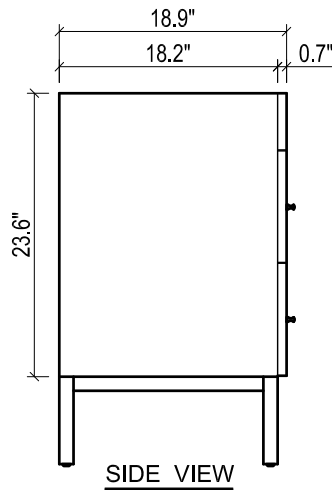

- WALL HUNG option is also available for this model. Vanity height without legs is 23.6".
- Quality metal BLUM (or BLUM equivalent) soft-closing hinges and/or drawer hardware are included.
- Drawers can be placed on Right or Left sides.

KIRA CERAMIC SINK

(available in 1 hole or 8" faucet drills)

MILANO CERAMIC SINK

- WALL HUNG option is also available for this model.
Vanity height without legs is 23.6".
- Quality metal BLUM (or BLUM equivalent) soft-closing hinges and/or drawer hardware are included.
- Drawers can be placed on Right or Left sides.

VENICE CERAMIC SINK

- WALL HUNG option is also available for this model.
Vanity height without legs is 25.2".
- Quality metal BLUM (or BLUM equivalent) soft-closing hinges and/or drawer hardware are included.
- Drawers can be placed on Right or Left sides.