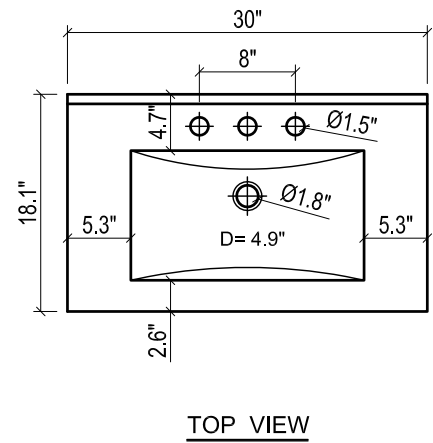

- WALL HUNG option is also available for this model. Vanity height without legs is 23.6".
- Quality metal BLUM (or BLUM equivalent) soft-closing hinges and/or drawer hardware are included.
- Drawers can be placed on Right or Left sides.

KIRA CERAMIC SINK

(available in 1 hole or 8" faucet drills)

MILANO CERAMIC SINK

- WALL HUNG option is also available for this model.
Vanity height without legs is 23.6".
- Quality metal BLUM (or BLUM equivalent) soft-closing hinges and/or drawer hardware are included.
- Drawers can be placed on Right or Left sides.

VENICE CERAMIC SINK

- WALL HUNG option is also available for this model.
Vanity height without legs is 25.2".
- Quality metal BLUM (or BLUM equivalent) soft-closing hinges and/or drawer hardware are included.
- Drawers can be placed on Right or Left sides.