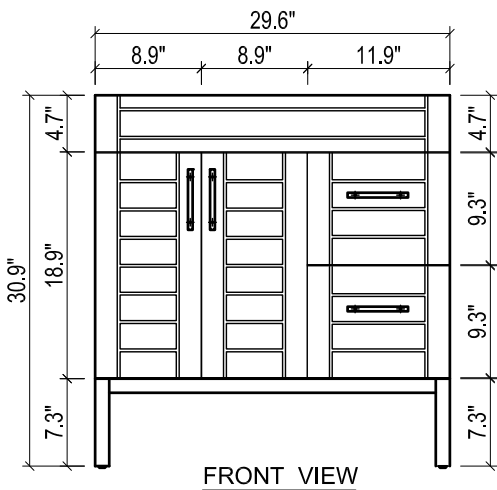

- WALL HUNG option is also available for this model. Vanity height without legs is 23.6".
- Quality metal BLUM (or BLUM equivalent) soft-closing hinges and/or drawer hardware are included.
- Drawers can be placed on Right or Left sides.

KIRA CERAMIC SINK

(available in 1 hole or 8" faucet drills)

MILANO CERAMIC SINK

- WALL HUNG option is also available for this model.
Vanity height without legs is 23.6".
- Quality metal BLUM (or BLUM equivalent) soft-closing hinges and/or drawer hardware are included.
- Drawers can be placed on Right or Left sides.

VENICE CERAMIC SINK

- WALL HUNG option is also available for this model.
Vanity height without legs is 25.2".
- Quality metal BLUM (or BLUM equivalent) soft-closing hinges and/or drawer hardware are included.
- Drawers can be placed on Right or Left sides.