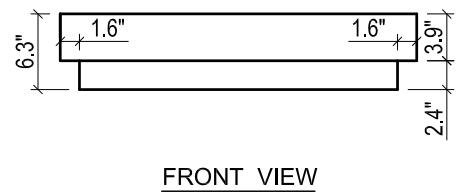

- WALL HUNG option is also available for this model. Vanity height without legs is 23.6".
- Quality metal BLUM (or BLUM equivalent) soft-closing hinges and/or drawer hardware are included.
- Drawers can be placed on Right or Left sides.

KIRA CERAMIC SINK

(available in 1 hole or 8" faucet drills)

MILANO CERAMIC SINK

- WALL HUNG option is also available for this model.
Vanity height without legs is 23.6".
- Quality metal BLUM (or BLUM equivalent) soft-closing hinges and/or drawer hardware are included.
- Drawers can be placed on Right or Left sides.

VENICE CERAMIC SINK

- WALL HUNG option is also available for this model.
Vanity height without legs is 25.2".
- Quality metal BLUM (or BLUM equivalent) soft-closing hinges and/or drawer hardware are included.
- Drawers can be placed on Right or Left sides.