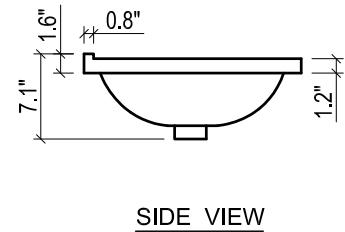

- WALL HUNG option is also available for this model. Vanity height without legs is 23.6".
- Quality metal BLUM (or BLUM equivalent) soft-closing hinges and/or drawer hardware are included.
- Drawers can be placed on Right or Left sides.

KIRA CERAMIC SINK

(available in 1 hole or 8" faucet drills)

MILANO CERAMIC SINK

- WALL HUNG option is also available for this model.
Vanity height without legs is 23.6".
- Quality metal BLUM (or BLUM equivalent) soft-closing hinges and/or drawer hardware are included.
- Drawers can be placed on Right or Left sides.

VENICE CERAMIC SINK

- WALL HUNG option is also available for this model.
Vanity height without legs is 25.2".
- Quality metal BLUM (or BLUM equivalent) soft-closing hinges and/or drawer hardware are included.
- Drawers can be placed on Right or Left sides.