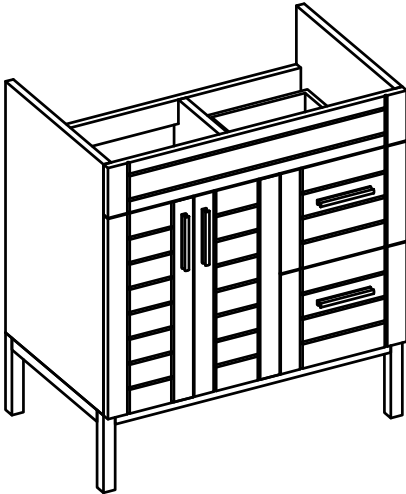

- WALL HUNG option is also available for this model. Vanity height without legs is 23.6".
- Quality metal BLUM (or BLUM equivalent) soft-closing hinges and/or drawer hardware are included.
- Drawers can be placed on Right or Left sides.

KIRA CERAMIC SINK

(available in 1 hole or 8" faucet drills)

MILANO CERAMIC SINK

- WALL HUNG option is also available for this model.
Vanity height without legs is 23.6".
- Quality metal BLUM (or BLUM equivalent) soft-closing hinges and/or drawer hardware are included.
- Drawers can be placed on Right or Left sides.

VENICE CERAMIC SINK

- WALL HUNG option is also available for this model.
Vanity height without legs is 25.2".
- Quality metal BLUM (or BLUM equivalent) soft-closing hinges and/or drawer hardware are included.
- Drawers can be placed on Right or Left sides.