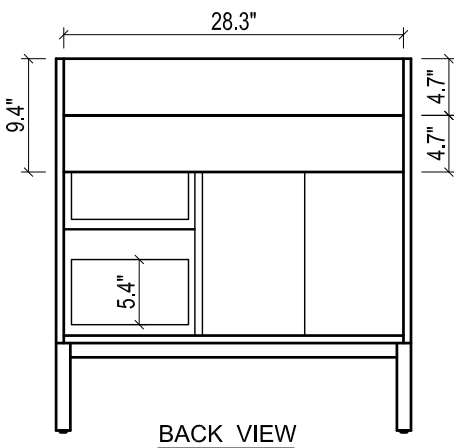

- WALL HUNG option is also available for this model. Vanity height without legs is 23.6".
- Quality metal BLUM (or BLUM equivalent) soft-closing hinges and/or drawer hardware are included.
- Drawers can be placed on Right or Left sides.

KIRA CERAMIC SINK

(available in 1 hole or 8" faucet drills)

MILANO CERAMIC SINK

- WALL HUNG option is also available for this model.
Vanity height without legs is 23.6".
- Quality metal BLUM (or BLUM equivalent) soft-closing hinges and/or drawer hardware are included.
- Drawers can be placed on Right or Left sides.

VENICE CERAMIC SINK

- WALL HUNG option is also available for this model.
Vanity height without legs is 25.2".
- Quality metal BLUM (or BLUM equivalent) soft-closing hinges and/or drawer hardware are included.
- Drawers can be placed on Right or Left sides.