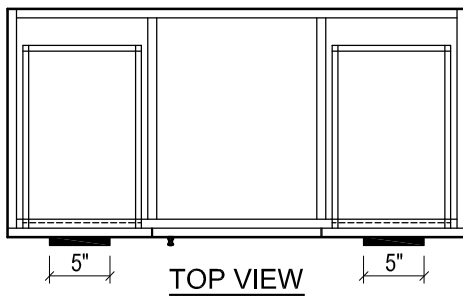

DAYTONA FOR MILANO

- WALL HUNG option is also available for this model.
Vanity height without legs is 23.7".
- Quality metal BLUM (or BLUM equivalent) soft-closing hinges and/or drawer hardware are included.