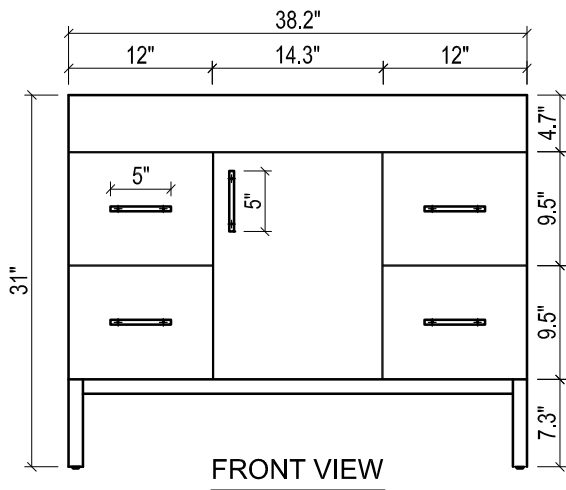

DAYTONA FOR MILANO

- WALL HUNG option is also available for this model.
Vanity height without legs is 23.7".
- Quality metal BLUM (or BLUM equivalent) soft-closing hinges and/or drawer hardware are included.