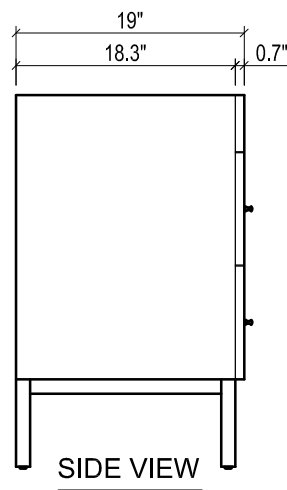

DAYTONA FOR MILANO

- WALL HUNG option is also available for this model.
Vanity height without legs is 23.7".
- Quality metal BLUM (or BLUM equivalent) soft-closing hinges and/or drawer hardware are included.