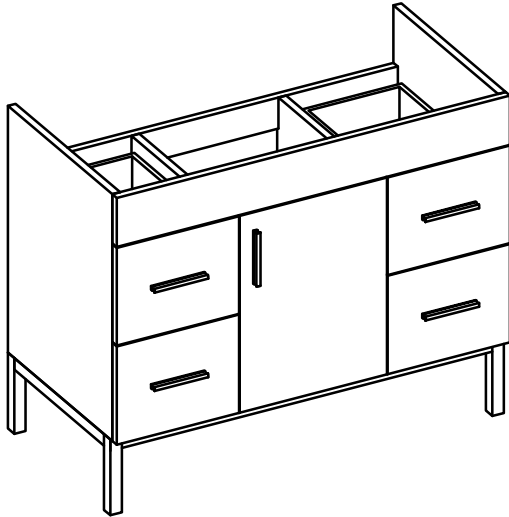

DAYTONA FOR MILANO

- WALL HUNG option is also available for this model.
Vanity height without legs is 23.7".
- Quality metal BLUM (or BLUM equivalent) soft-closing hinges and/or drawer hardware are included.