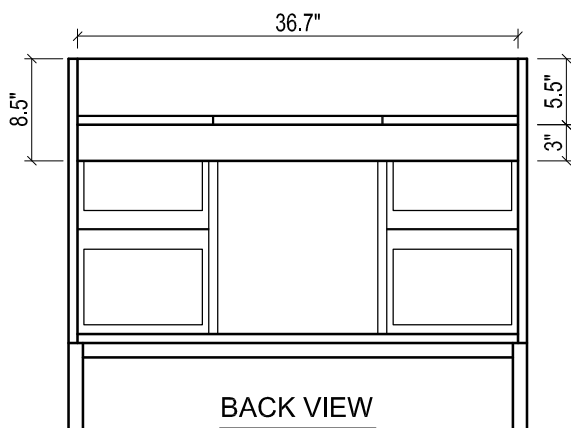

DAYTONA FOR MILANO

- WALL HUNG option is also available for this model.
Vanity height without legs is 23.7".
- Quality metal BLUM (or BLUM equivalent) soft-closing hinges and/or drawer hardware are included.