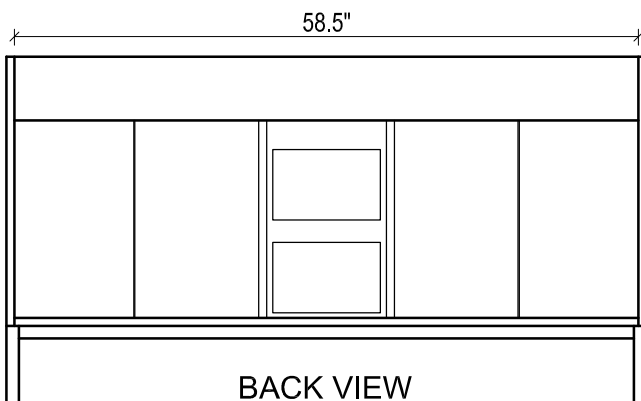

DAYTONA FOR STONE TOP

- WALL HUNG option is also available for this model. Vanity height without legs is 25.3".
- Quality metal BLUM (or BLUM equivalent) soft-closing hinges and/or drawer hardware are included.
- Matching standard stone countertop: 61" x 22 1/4". We offer GRANITE, MARBLE or QUARTZ stones in various models, thicknesses and cut-outs.

FRONT VIEW

SIDE VIEW

TOP VIEW

BACK VIEW