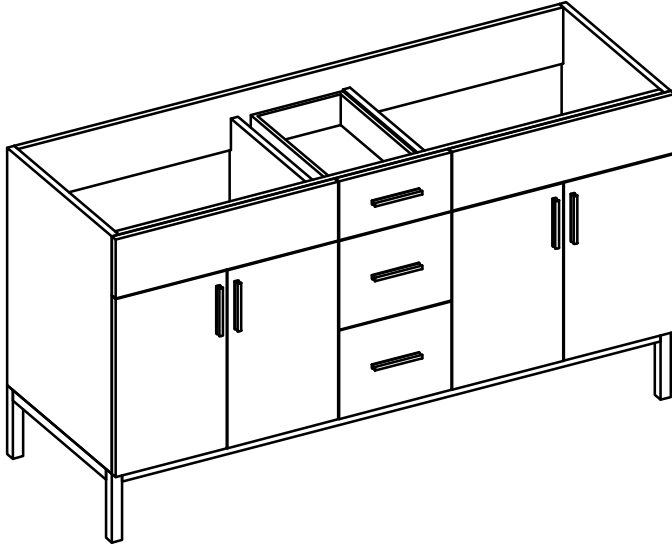

DAYTONA FOR STONE TOP

- WALL HUNG option is also available for this model. Vanity height without legs is 25.3".
- Quality metal BLUM (or BLUM equivalent) soft-closing hinges and/or drawer hardware are included.
- Matching standard stone countertop: 61" x 22 1/4". We offer GRANITE, MARBLE or QUARTZ stones in various models, thicknesses and cut-outs.

FRONT VIEW

SIDE VIEW

TOP VIEW

BACK VIEW