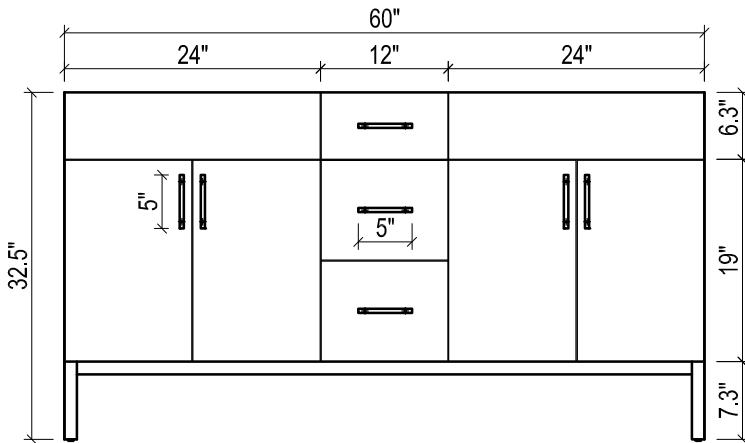

DAYTONA FOR STONE TOP

- WALL HUNG option is also available for this model. Vanity height without legs is 25.3".
- Quality metal BLUM (or BLUM equivalent) soft-closing hinges and/or drawer hardware are included.
- Matching standard stone countertop: 61" x 22 1/4". We offer GRANITE, MARBLE or QUARTZ stones in various models, thicknesses and cut-outs.

FRONT VIEW

SIDE VIEW

TOP VIEW

BACK VIEW