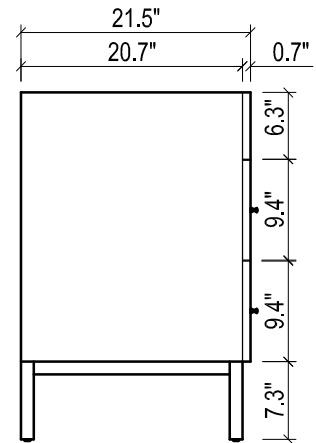

DAYTONA FOR STONE TOP

- WALL HUNG option is also available for this model. Vanity height without legs is 25.3".
- Quality metal BLUM (or BLUM equivalent) soft-closing hinges and/or drawer hardware are included.
- Matching standard stone countertop: 61" x 22 1/4". We offer GRANITE, MARBLE or QUARTZ stones in various models, thicknesses and cut-outs.

FRONT VIEW

SIDE VIEW

TOP VIEW

BACK VIEW