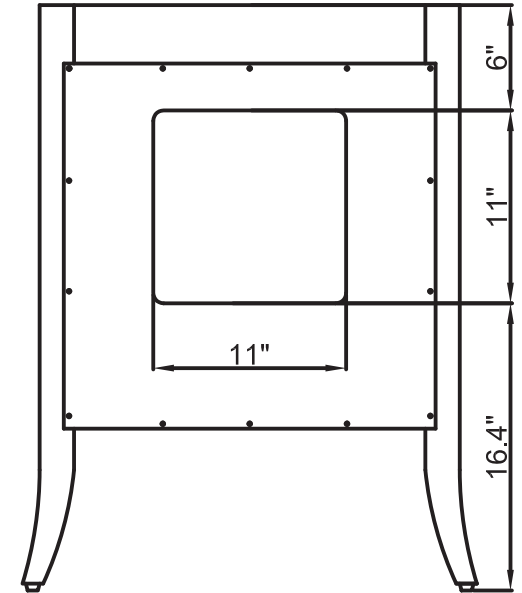

FRONT VIEW

SIDE VIEW

BACK VIEW

TOP VIEW

## EMPRESS 24"

EMPRESS 24"

 [kitchensource.com](http://kitchensource.com)

 1.800.667.8721