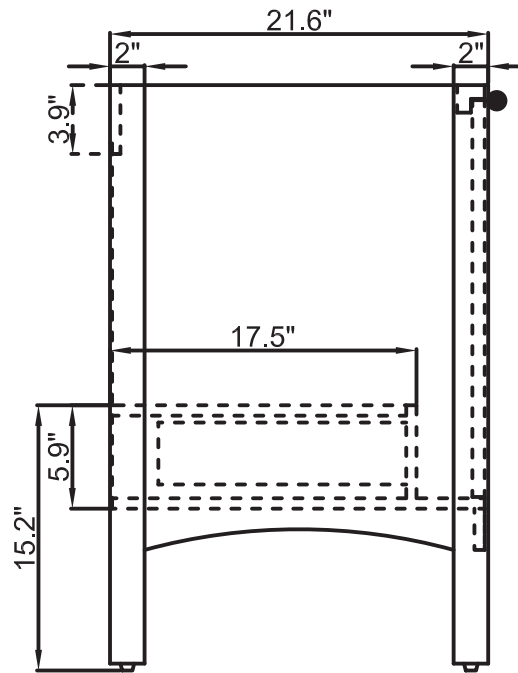

FRONT VIEW

SIDE VIEW

BACK VIEW

TOP VIEW

## EMPRESS 24"

EMPRESS 24"

 [kitchensource.com](http://kitchensource.com)

 1.800.667.8721