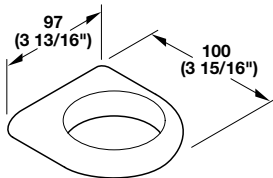

HEWI Bath Accessories – Soap Dish & Tumblers

Soap dish

Textured surface
Finish: Nylon (Ultramid)

Cat. No. 988.05.2 . .

Packing: 1 pc.

Tumbler with holder, flat bottom

Finish: Nylon (Ultramid)

Cat. No. 988.07.4 . .

Packing: 1 pc.

Holder

Finish: Nylon (Ultramid)

Cat. No. 988.09.1 . .

Packing: 1 pc.

Tumbler, flat bottom

Finish: Nylon (Ultramid)

Cat. No. 988.21.4 . .

Dimensional data not binding. We reserve the right to alter specifications without notice.

**Dimensions in mm are exact
Inches are approximate**