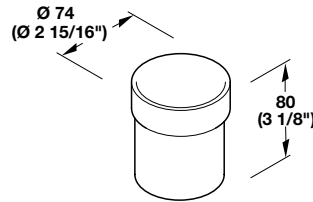

HEWI Bath Accessories – Soap Dish & Tumblers

Soap dish

Textured surface
Finish: Nylon (Ultramid)

Cat. No. 988.05.2 . .

Packing: 1 pc.

Tumbler with holder, flat bottom

Finish: Nylon (Ultramid)

Cat. No. 988.07.4 . .

Packing: 1 pc.

Holder

Finish: Nylon (Ultramid)

Cat. No. 988.09.1 . .

Packing: 1 pc.

Tumbler, flat bottom

Finish: Nylon (Ultramid)

Cat. No. 988.21.4 . .

Dimensional data not binding. We reserve the right to alter specifications without notice.

**Dimensions in mm are exact
Inches are approximate**