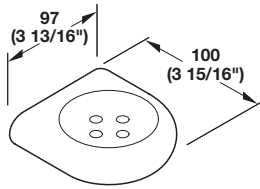

HEWI Bath Accessories – Soap Dish & Tumblers

Soap dish

Textured surface
Finish: Nylon (Ultramid)

Cat. No. 988.05.2 . .

Packing: 1 pc.

Tumbler with holder, flat bottom

Finish: Nylon (Ultramid)

Cat. No. 988.07.4 . .

Packing: 1 pc.

Holder

Finish: Nylon (Ultramid)

Cat. No. 988.09.1 . .

Packing: 1 pc.

Tumbler, flat bottom

Finish: Nylon (Ultramid)

Cat. No. 988.21.4 . .

Dimensional data not binding. We reserve the right to alter specifications without notice.

**Dimensions in mm are exact
Inches are approximate**