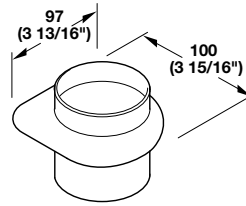

HEWI Bath Accessories – Soap Dish & Tumblers

Soap dish

Textured surface
Finish: Nylon (Ultramid)

Cat. No. 988.05.2 . .

Packing: 1 pc.

Tumbler with holder, flat bottom

Finish: Nylon (Ultramid)

Cat. No. 988.07.4 . .

Packing: 1 pc.

Holder

Finish: Nylon (Ultramid)

Cat. No. 988.09.1 . .

Packing: 1 pc.

Tumbler, flat bottom

Finish: Nylon (Ultramid)

Cat. No. 988.21.4 . .

Dimensional data not binding. We reserve the right to alter specifications without notice.

**Dimensions in mm are exact
Inches are approximate**