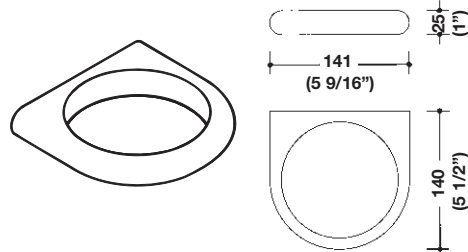

## HEWI Bath Accessories - Container

- Mounting hardware for drywall construction must be ordered separately. (See page 14.)

### Accessory container

Round container with drain hole, fits into the holder (988.09.2 . .)

Finish: Synthetic, transparent

Color	Cat. No.
Opaque turquoise	988.09.301
Opaque gray	988.09.302
Opaque white	988.09.305

### Holder

- Ring-shaped, wall-mounted holder, holds accessory container.
- Insert opening  $\varnothing$  115 mm
- Fastening hardware for wood stud installation included.

Finish: Nylon (Ultradid)

Cat. No.	988.09.2 . .
----------	--------------