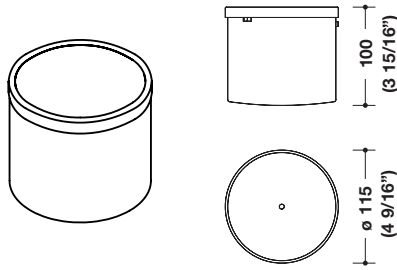

## HEWI Bath Accessories - Container

- Mounting hardware for drywall construction must be ordered separately. (See page 14.)

### Accessory container

Round container with drain hole, fits into the holder (988.09.2 . .)

Finish: Synthetic, transparent

Color	Cat. No.
Opaque turquoise	988.09.301
Opaque gray	988.09.302
Opaque white	988.09.305

Packing: 1 pc.

Packing: 1 pc.

**Color specification:** replace the decimals (. .) at the end of the stated catalog number with the color number of your choice

Dimensional data not binding.  
We reserve the right to alter specifications without notice.