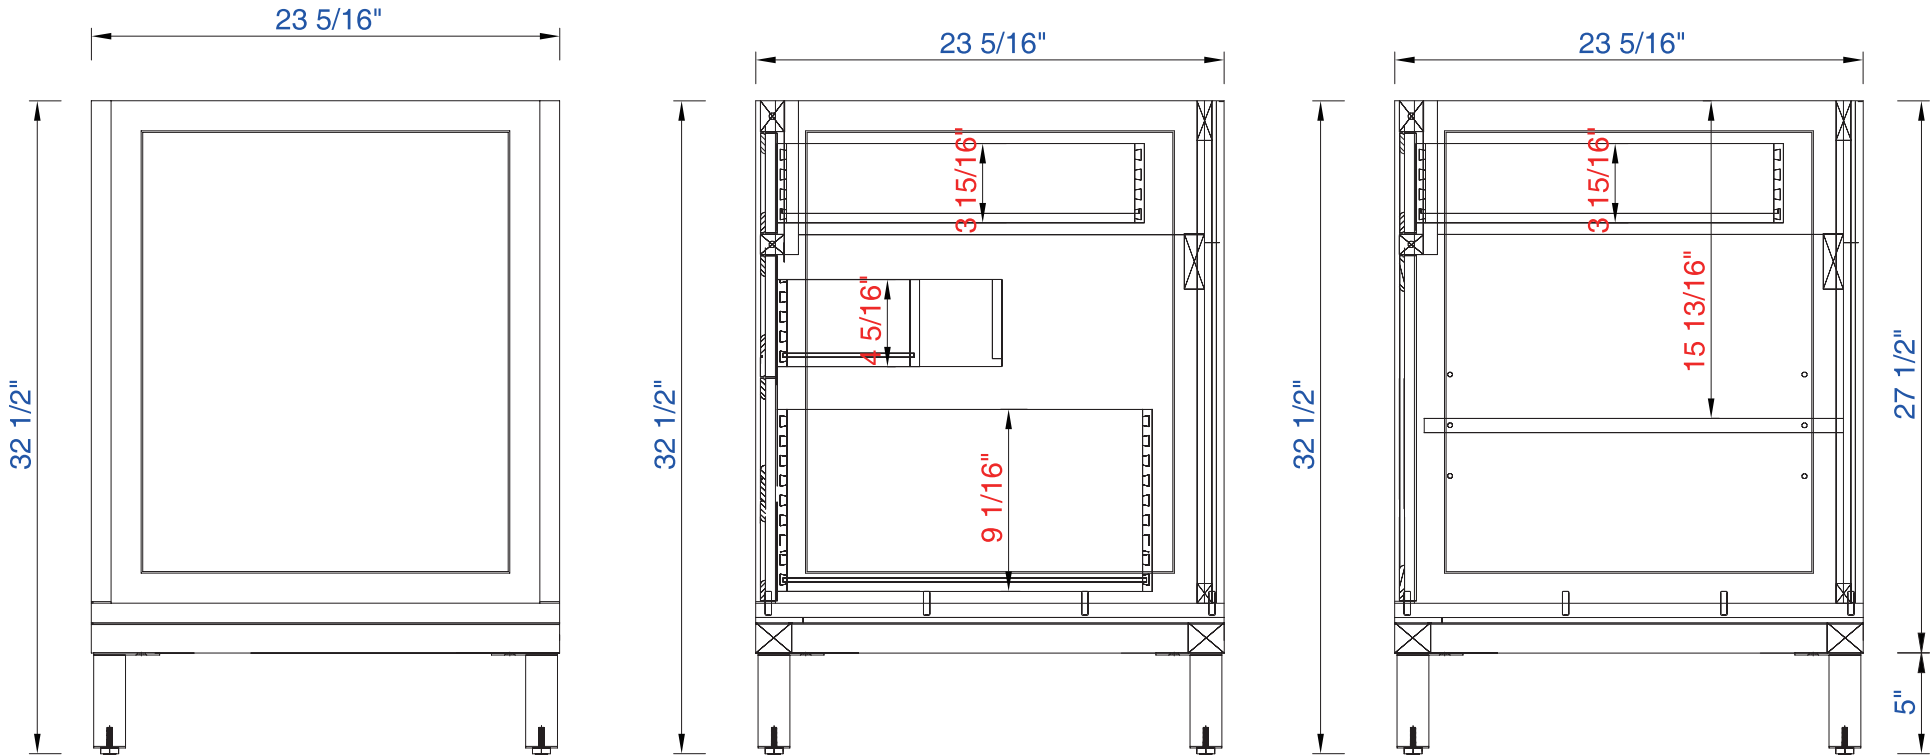

VANITIES™

Chicago 48" Cabinet

Diagrams with Dimensions  
page 02 of 03

NOTE ONE: Countertops are not shown in these diagrams. (Cabinet Only)

NOTE TWO: Internal Shelves (Shown) are designed to align with sinks in James Martin's Optional Countertops. Customers' own countertops and sinks may align differently, and modification may be required. Please consult our website for Countertop Diagrams: [www.jamesmartinvanities.com](http://www.jamesmartinvanities.com)

48"

Item Number:

305-V48-WWW

JAMES MARTIN

VANITIES™

Chicago 48" Cabinet

Diagrams with Dimensions  
page 03 of 03

NOTE ONE: Countertops are not shown in these diagrams. (Cabinet Only)

NOTE TWO: This vanity does not have a Backsplash.

Please consult our website for Countertop Diagrams: [www.jamesmartinvanities.com](http://www.jamesmartinvanities.com)

1219mm

Item Number:  
305-V48-WWW

JAMES MARTIN

1219mm

Item Number:

305-V48-WWW

JAMES MARTIN

VANITIES™

Chicago 1219mm Cabinet

Diagrams with Dimensions  
page 02 of 03

NOTE ONE: Countertops are not shown in these diagrams. (Cabinet Only)