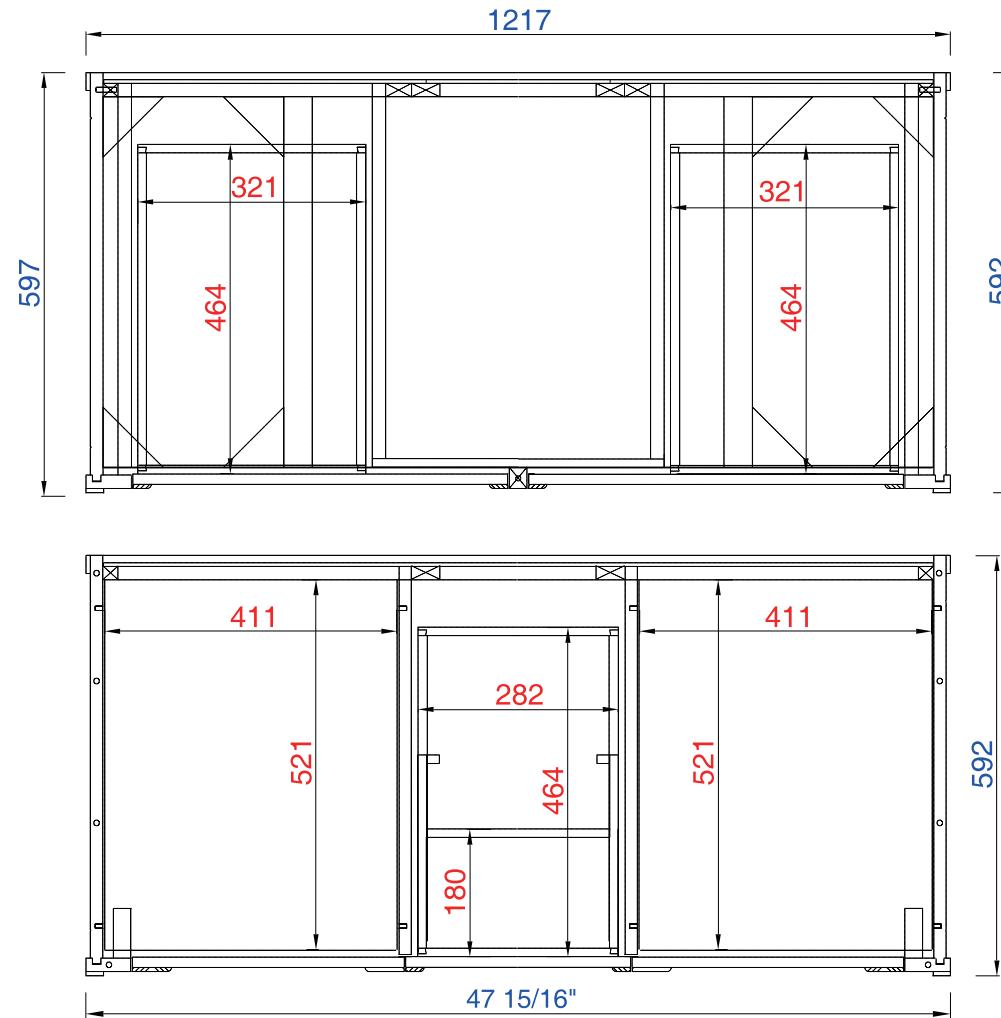

48"

Item Number:

305-V48-WWW

JAMES MARTIN

VANITIES™

Chicago 48" Cabinet

Diagrams with Dimensions  
page 01 of 03

NOTE ONE: Countertops are not shown in these diagrams. (Cabinet Only)

1219mm

Item Number:

305-V48-WWW

JAMES MARTIN

VANITIES™

Chicago 1219mm Cabinet

Diagrams with Dimensions  
page 02 of 03

NOTE ONE: Countertops are not shown in these diagrams. (Cabinet Only)

NOTE TWO: Internal Shelves (Shown) are designed to align with sinks in James Martin's Optional Countertops. Customers' own countertops and sinks may align differently, and modification may be required. Please consult our website for Countertop Diagrams: [www.jamesmartinvanities.com](http://www.jamesmartinvanities.com)

1219mm

Item Number:

305-V48-WWW

JAMES MARTIN

VANITIES™

Chicago 1219mm Cabinet

Diagrams with Dimensions  
page 03 of 03

NOTE ONE: Countertops are not shown in these diagrams. (Cabinet Only)