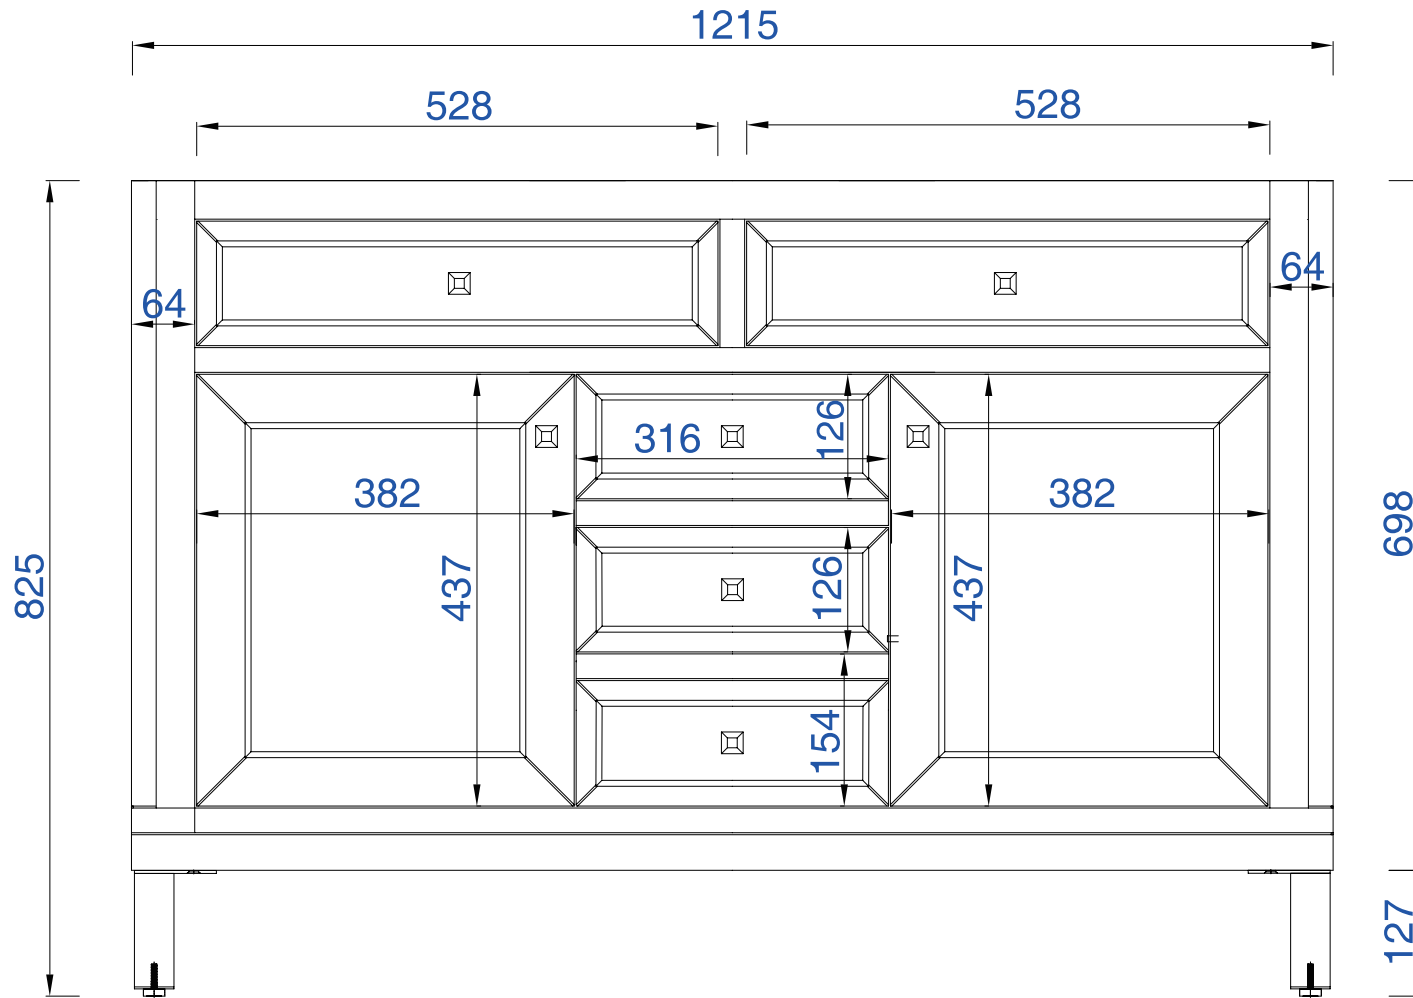

1219mm

Item Number:
305-V48-WWW

JAMES MARTIN

VANITIES™

Chicago 1219mm Cabinet

Diagrams with Dimensions
page 01 of 03

NOTE ONE: Countertops are not shown in these diagrams. (Cabinet Only)

NOTE TWO: This vanity does not have a Backsplash.

Please consult our website for Countertop Diagrams: www.jamesmartinvanities.com