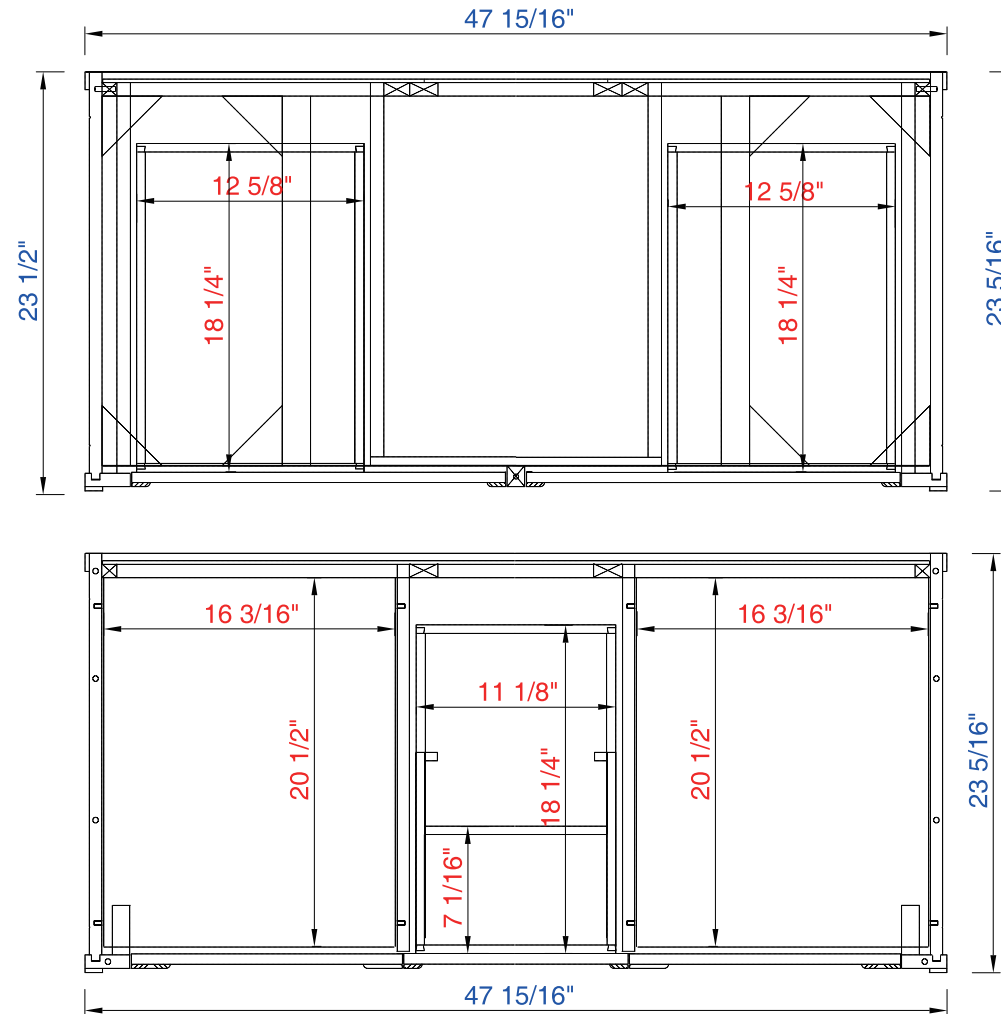

48"

Item Number:

305-V48-WWW

JAMES MARTIN

VANITIES™

Chicago 48" Cabinet

Diagrams with Dimensions  
page 01 of 03

NOTE ONE: Countertops are not shown in these diagrams. (Cabinet Only)

NOTE TWO: This vanity does not have a Backsplash.

Please consult our website for Countertop Diagrams: [www.jamesmartinvanities.com](http://www.jamesmartinvanities.com)

48"

Item Number:

305-V48-WWW

JAMES MARTIN

VANITIES™

Chicago 48" Cabinet

Diagrams with Dimensions  
page 02 of 03

NOTE ONE: Countertops are not shown in these diagrams. (Cabinet Only)

NOTE TWO: Internal Shelves (Shown) are designed to align with sinks in James Martin's Optional Countertops. Customers' own countertops and sinks may align differently, and modification may be required. Please consult our website for Countertop Diagrams: [www.jamesmartinvanities.com](http://www.jamesmartinvanities.com)

48"

Item Number:

305-V48-WWW

JAMES MARTIN

VANITIES™

Chicago 48" Cabinet

Diagrams with Dimensions  
page 03 of 03

NOTE ONE: Countertops are not shown in these diagrams. (Cabinet Only)