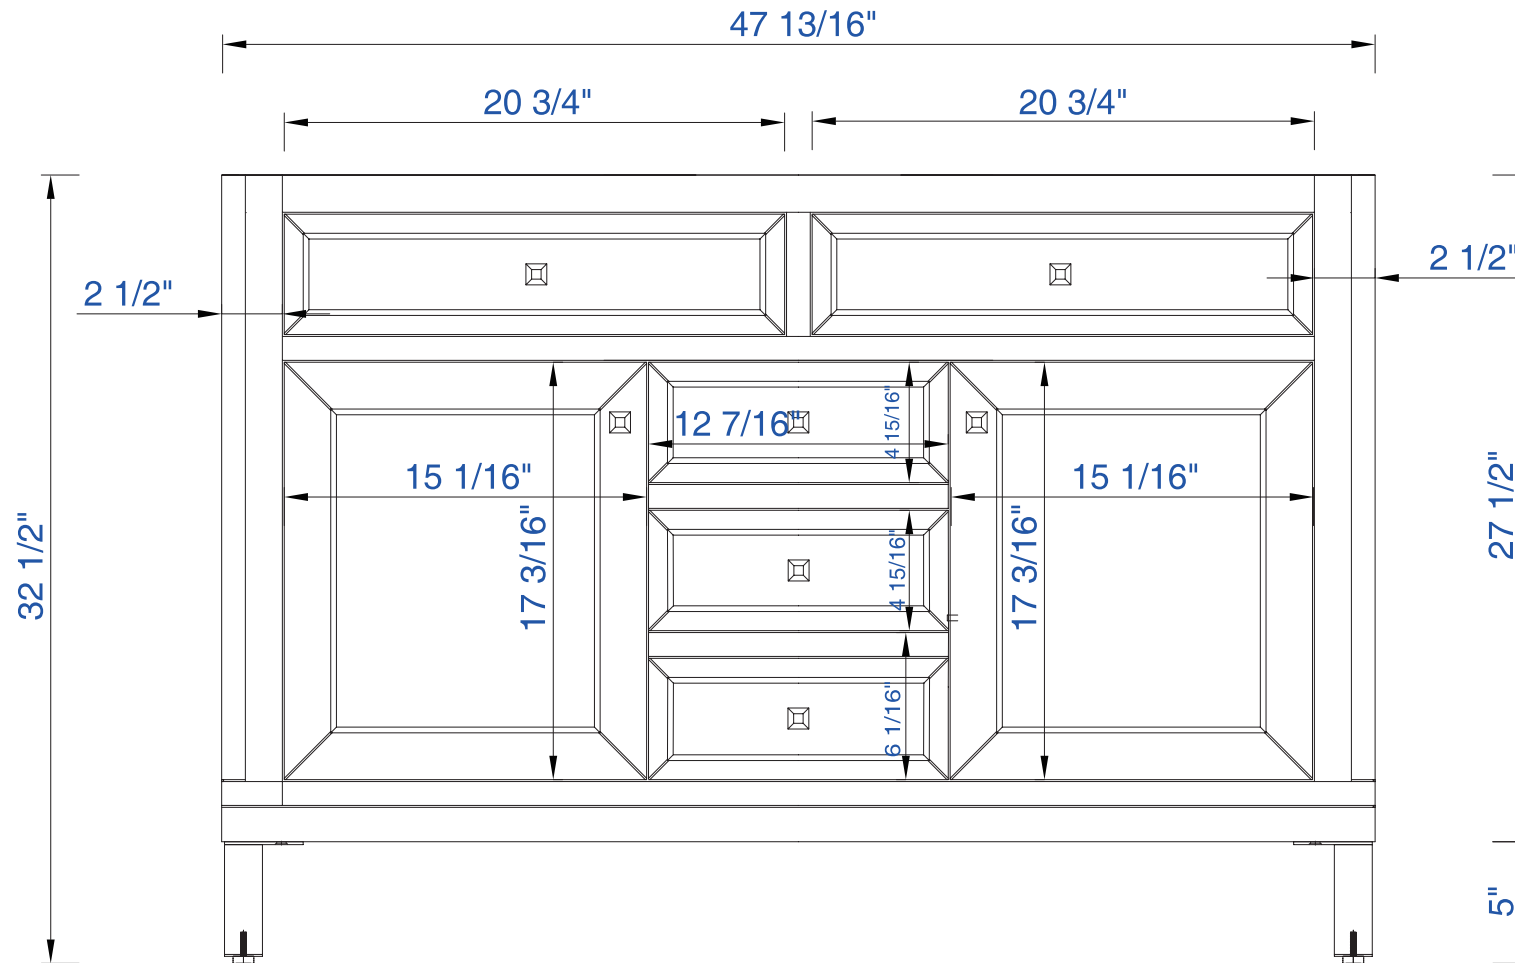

48"

Item Number:

305-V48-WWW

JAMES MARTIN

VANITIES™

Chicago 48" Cabinet

Diagrams with Dimensions  
page 01 of 03

NOTE ONE: Countertops are not shown in these diagrams. (Cabinet Only)

NOTE TWO: This vanity does not have a Backsplash.

Please consult our website for Countertop Diagrams: [www.jamesmartinvanities.com](http://www.jamesmartinvanities.com)

48"

Item Number:

305-V48-WWW

JAMES MARTIN

VANITIES™

Chicago 48" Cabinet

Diagrams with Dimensions  
page 02 of 03

NOTE ONE: Countertops are not shown in these diagrams. (Cabinet Only)

NOTE TWO: Internal Shelves (Shown) are designed to align with sinks in James Martin's Optional Countertops. Customers' own countertops and sinks may align differently, and modification may be required. Please consult our website for Countertop Diagrams: [www.jamesmartinvanities.com](http://www.jamesmartinvanities.com)

48"

Item Number:

305-V48-WWW

JAMES MARTIN

VANITIES™

Chicago 48" Cabinet

Diagrams with Dimensions  
page 03 of 03

NOTE ONE: Countertops are not shown in these diagrams. (Cabinet Only)