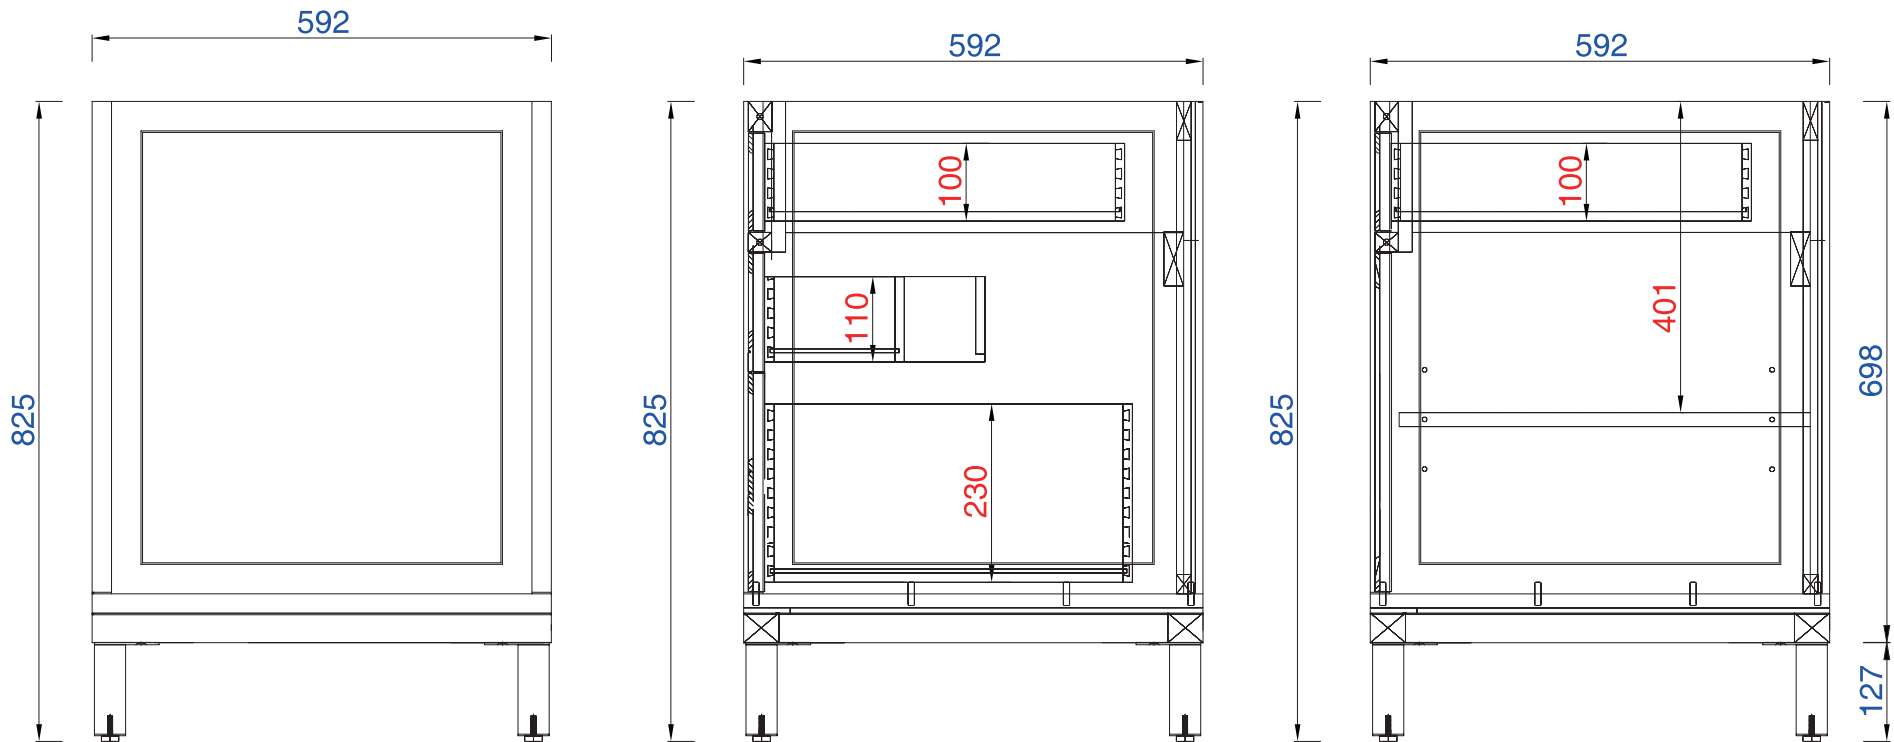

1219mm

Item Number:

305-V48-WWW

JAMES MARTIN

VANITIES™

Chicago 1219mm Cabinet

Diagrams with Dimensions  
page 02 of 03

NOTE ONE: Countertops are not shown in these diagrams. (Cabinet Only)

NOTE TWO: Internal Shelves (Shown) are designed to align with sinks in James Martin's Optional Countertops. Customers' own countertops and sinks may align differently, and modification may be required. Please consult our website for Countertop Diagrams: [www.jamesmartinvanities.com](http://www.jamesmartinvanities.com)

1219mm

Item Number:

305-V48-WWW

JAMES MARTIN

VANITIES™

Chicago 1219mm Cabinet

Diagrams with Dimensions  
page 03 of 03

NOTE ONE: Countertops are not shown in these diagrams. (Cabinet Only)