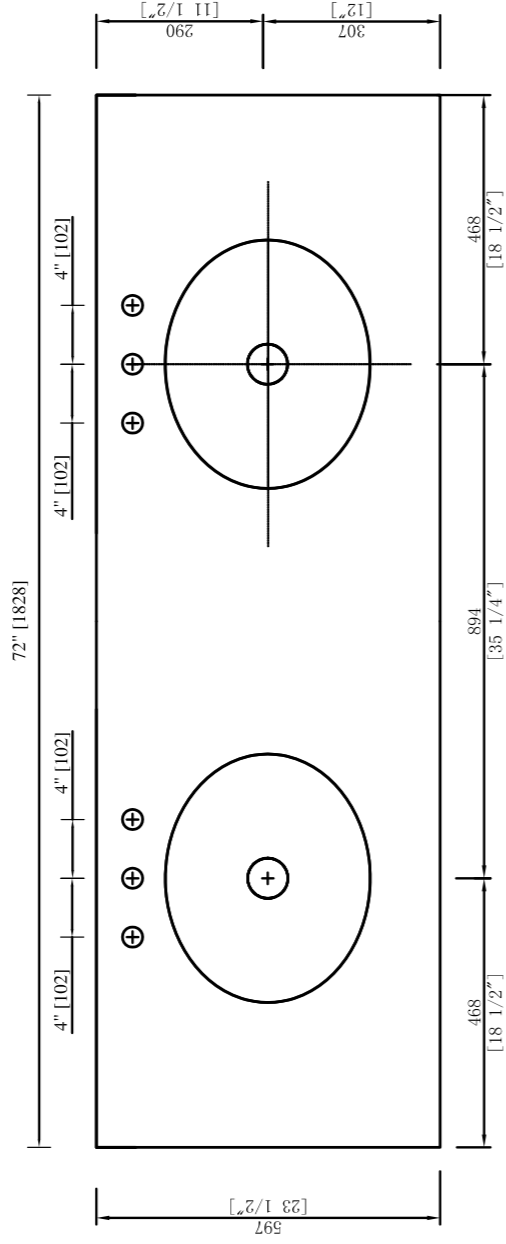

MALIBU 72" DOUBLE VANITY

500-V72-HON

PAGE 1 of 2

JAMES MARTIN
FURNITURE

MALIBU 72" DOUBLE VANITY

500-V72-HON

PAGE 2 of 2

JAMES MARTIN
FURNITURE