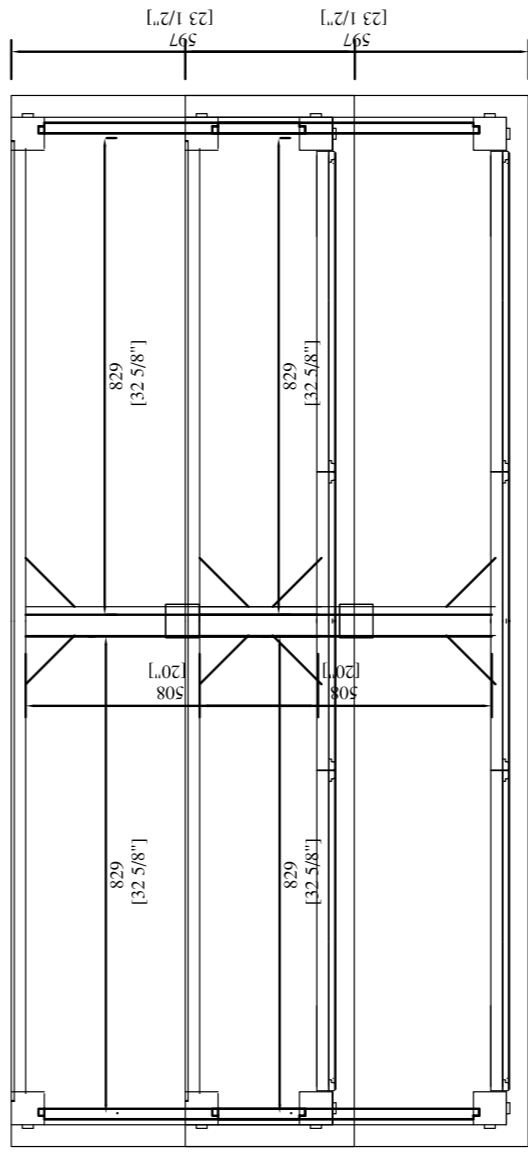

MALIBU 72" DOUBLE VANITY

500-V72-HON

PAGE 1 of 2

JAMES MARTIN
FURNITURE

MALIBU 72" DOUBLE VANITY

500-V72-HON

PAGE 2 of 2

JAMES MARTIN
FURNITURE