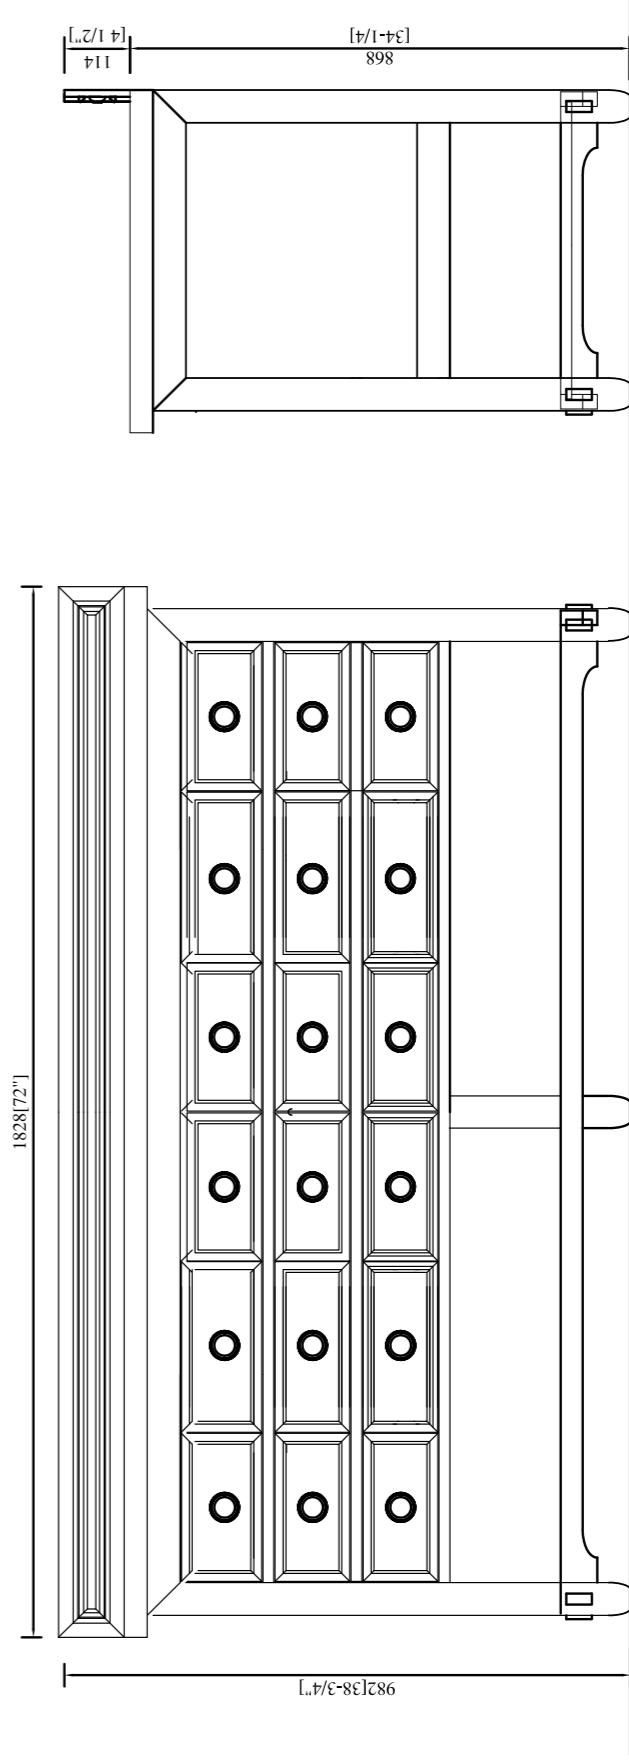

MALIBU 72" DOUBLE VANITY

500-V72-HON

PAGE 1 of 2

JAMES MARTIN
FURNITURE

MALIBU 72" DOUBLE VANITY

500-V72-HON

PAGE 2 of 2

JAMES MARTIN
FURNITURE