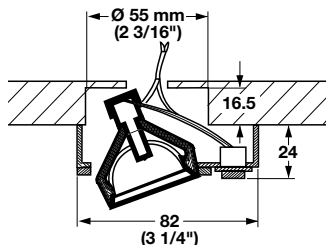

8

Interior Accessories
Wardrobe Accessories
Storage Systems
Furniture Lighting

Drill bits for lamps

Finish: steel, carbide-tipped

Size	Cat. No.
22mm dia.	001.06.258
55mm dia.	001.07.513
58mm dia.	001.07.522

Packing: 1 pc.

Dimensional data not binding.
We reserve the right to alter specifications without notice.

8.42 TCH 02