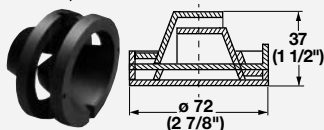

Low Voltage Halogen Lights for Furniture and Cabinetry

Swivel light, adjustable 12 volt halogen lamp-10 watt
Includes 2000 mm (78 3/4") lead with plug-contacts
Finish: plastic with frosted glass lens

Color	Cat. No.	12 volt/10 watt
white	823.18.714	
black	823.18.312	
chrome	823.18.214	
gold	823.18.812	

Packing: 1 pc.

Cover for swivel light 823.18, and 823.19

Finish: plastic, black

Finish	Cat. No.
plastic black	823.21.015

Packing: 1 set

Spare lamps

Halogen lamp with base G4

Caution: only replace lamps with proper wattage on lamp being used.

Finish: glass, clear

Size	Cat. No.
12V/10 watt	821.80.014
12V/20 watt	821.80.112

Packing: 1 pc.

Mounted light, adjustable 12 volt halogen lamp-10 watt

Includes on/off switch, 2000 mm (78 3/4") lead with plug-contacts and fastening screws
Finish: plastic with frosted glass lens with fastening screws

Finish: steel, carbide-tipped

Size	Cat. No.
22mm dia.	001.06.258
55mm dia.	001.07.513
58mm dia.	001.07.522

Packing: 1 pc.

Dimensional data not binding.
We reserve the right to alter specifications without notice.