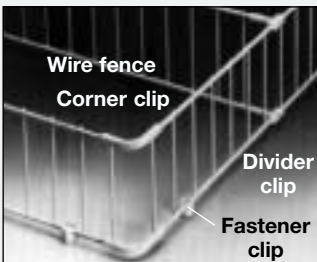

## Base Cabinet Storage Drawers

- Designed for U.S. cabinet widths 15-42 inches.
- Ideal for use in base cabinets behind doors

**Chrome**

**Slides are not supplied and must be ordered separately. For fastening frames to pullout shelves we recommend fasteners below**

**4-sided wire-fence, hinged**  
120 mm (4<sup>3</sup>/<sub>8</sub>" ) high x 550 mm (21<sup>5</sup>/<sub>8</sub>" ) deep  
Finish: steel, epoxy-coated or plated

Cab. Size	Actual Width	Cat. No. white	Cat. No. chrome plated
15 in.	301 mm	540.87.713	540.87.213
18 in.	377 mm	540.87.722	540.87.222
21 in.	453 mm	540.87.731	540.87.231
24 in.	511 mm	540.87.740	540.87.240
27 in.	588 mm	540.87.759	540.87.259
30 in.	664 mm	540.87.768	540.87.268
33 in.	740 mm	540.87.777	540.87.277
36 in.	816 mm	540.87.786	540.87.286
39 in.	890 mm	540.87.795	540.87.295
42 in.	969 mm	540.87.802	540.87.302

### 5 Kitchen Accessory Systems

- Required length can be cut to size

**Wire fence**, can be cut to size.  
2110 mm (83") length x 160 mm (6<sup>1</sup>/<sub>4</sub>" ) height  
Finish: steel, epoxy coated, white