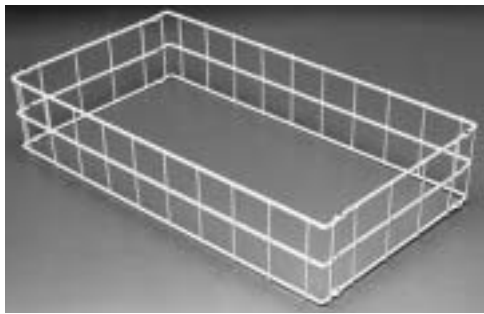

## Base Cabinet Storage Drawers

- Designed for U.S. cabinet widths 15-42 inches.
- Ideal for use in base cabinets behind doors

**Chrome**

**Slides are not supplied and must be ordered separately. For fastening frames to pullout shelves we recommend fasteners below**

**4-sided wire-fence, hinged**  
120 mm (4<sup>3</sup>/<sub>8</sub>" ) high x 550 mm (21<sup>5</sup>/<sub>8</sub>" ) deep  
Finish: steel, epoxy-coated or plated

Cab. Size	Actual Width	Cat. No. white	Cat. No. chrome plated
15 in.	301 mm	540.87.713	540.87.213
18 in.	377 mm	540.87.722	540.87.222
21 in.	453 mm	540.87.731	540.87.231
24 in.	511 mm	540.87.740	540.87.240
27 in.	588 mm	540.87.759	540.87.259
30 in.	664 mm	540.87.768	540.87.268
33 in.	740 mm	540.87.777	540.87.277
36 in.	816 mm	540.87.786	540.87.286
39 in.	890 mm	540.87.795	540.87.295
42 in.	969 mm	540.87.802	540.87.302

Packing: 1 pc.

### 5 Kitchen Accessory Systems

- Required length can be cut to size

**Wire fence**, can be cut to size.  
2110 mm (83") length x 160 mm (6<sup>1</sup>/<sub>4</sub>" ) height  
Finish: steel, epoxy coated, white