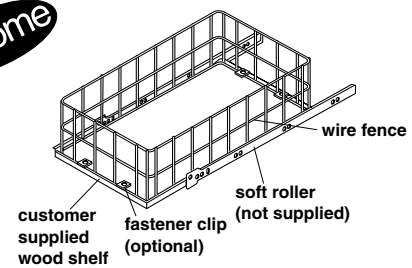

## Base Cabinet Storage Drawers

- Designed for U.S. cabinet widths 15-42 inches.
- Ideal for use in base cabinets behind doors

**Chrome**

**Slides are not supplied and must be ordered separately. For fastening frames to pullout shelves we recommend fasteners below**

**4-sided wire-fence, hinged**  
120 mm (4<sup>3</sup>/<sub>8</sub>" ) high x 550 mm (21<sup>5</sup>/<sub>8</sub>" ) deep  
Finish: steel, epoxy-coated or plated

Cab. Size	Actual Width	Cat. No. white	Cat. No. chrome plated
15 in.	301 mm	540.87.713	540.87.213
18 in.	377 mm	540.87.722	540.87.222
21 in.	453 mm	540.87.731	540.87.231
24 in.	511 mm	540.87.740	540.87.240
27 in.	588 mm	540.87.759	540.87.259
30 in.	664 mm	540.87.768	540.87.268
33 in.	740 mm	540.87.777	540.87.277
36 in.	816 mm	540.87.786	540.87.286
39 in.	890 mm	540.87.795	540.87.295
42 in.	969 mm	540.87.802	540.87.302

### 5 Kitchen Accessory Systems

- Required length can be cut to size

**Wire fence**, can be cut to size.  
2110 mm (83") length x 160 mm (6<sup>1</sup>/<sub>4</sub>" ) height  
Finish: steel, epoxy coated, white