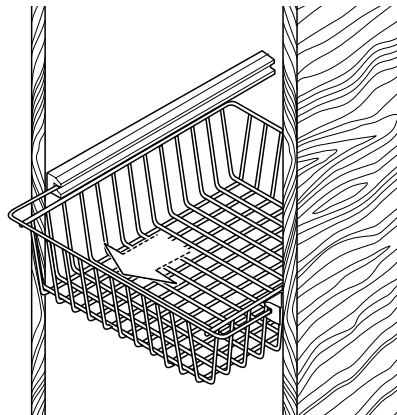

Wire Basket Pull-Outs

Wire basket with steel rim for 24" inside cabinet width, with use of optional 423.35 slides only.

586 (23") width x 300 (11⁷/₈") depth

Height mm	Packing	Cat. No.
200 (7⁷/₈")	10 pcs.	540.41.717
300 (11⁷/₈")	10 pcs.	540.41.726
500 (19⁷/₈")	5 pcs.	540.41.735

586 (23") width x 350 (13⁷/₈") depth

Height mm	Packing	Cat. No.
100 (4")	10 pcs.	540.41.646
200 (7⁷/₈")	10 pcs.	540.41.655
300 (11⁷/₈")	5 pcs.	540.41.664
500 (19⁷/₈")	5 pcs.	540.41.673

586 (23") width x 400 (15³/₄") depth

Height mm	Packing	Cat. No.
100 (4")	10 pcs.	540.41.744
200 (7⁷/₈")	10 pcs.	540.41.753
300 (11⁷/₈")	5 pcs.	540.41.762
500 (19⁷/₈")	5 pcs.	540.41.771

Softroller Slider

for basket Catalog No. 540.41.
Load Bearing Capacity: 30kg (66lbs.)/pair
Finish: Steel, epoxy-coated, white
rollers, nylon, white

	300 mm	350 mm	400 mm
Installed length	300 mm	350 mm	400 mm
Extension length	212 mm	262 mm	312 mm
Cat. No. (non self-closing)	423.35.311	423.35.366	423.35.419
Cat. No. (self-closing)	423.39.730	423.39.735	423.39.740

Packing: 20 pairs

Wire basket with rim for use with 430.34 series track

Height: 120 mm (4³/₄")
Finish: steel wire, epoxy-coated, white

Width mm	Depth mm	Cat. No.
380 (15")	430 (17")	540.46.025
430 (17")	430 (17")	540.46.052
450 (17³/₄")	450 (17³/₄")	540.46.061
530 (20⁷/₈")	430 (17")	540.46.007
380 (15")	450 (17³/₄")	540.46.089
495 (19¹/₂")	500 (19⁵/₈")	540.46.098

Packing: 1 pc.

Tracks for wire baskets Cat. No. 540.46 series

Length: 430 mm (17")
Finish: plastic, white

Width	Cat. No.
26 mm	430.34.726
24 mm	430.34.724
18 mm	430.34.718

Packing: 1 pair

5 Kitchen Accessory Systems

Screws and nuts for attaching baskets to rollers
M4 Screw x 10mm Length

Cat. No. 022.35.109

Packing: 100 and 1000 pcs.

M4 Nuts

Cat. No. 034.11.943

Packing: 100 pcs.