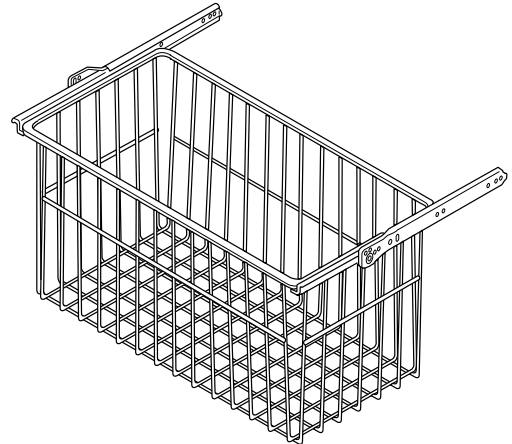

## Wire Basket Pull-Outs

Wire basket with steel rim for 24" inside cabinet width, with use of optional 423.35 slides only.

**586 (23") width x 300 (11<sup>7</sup>/<sub>8</sub>") depth**

Height mm	Packing	Cat. No.
200 (7 <sup>7</sup> / <sub>8</sub> ")	10 pcs.	540.41.717
300 (11 <sup>7</sup> / <sub>8</sub> ")	10 pcs.	540.41.726
500 (19 <sup>7</sup> / <sub>8</sub> ")	5 pcs.	540.41.735

**586 (23") width x 350 (13<sup>7</sup>/<sub>8</sub>") depth**

Height mm	Packing	Cat. No.
100 (4")	10 pcs.	540.41.646
200 (7 <sup>7</sup> / <sub>8</sub> ")	10 pcs.	540.41.655
300 (11 <sup>7</sup> / <sub>8</sub> ")	5 pcs.	540.41.664
500 (19 <sup>7</sup> / <sub>8</sub> ")	5 pcs.	540.41.673

**586 (23") width x 400 (15<sup>3</sup>/<sub>4</sub>") depth**

Height mm	Packing	Cat. No.
100 (4")	10 pcs.	540.41.744
200 (7 <sup>7</sup> / <sub>8</sub> ")	10 pcs.	540.41.753
300 (11 <sup>7</sup> / <sub>8</sub> ")	5 pcs.	540.41.762
500 (19 <sup>7</sup> / <sub>8</sub> ")	5 pcs.	540.41.771

### Softroller Slider

for basket Catalog No. 540.41.  
Load Bearing Capacity: 30kg (66lbs.)/pair  
Finish: Steel, epoxy-coated, white  
rollers, nylon, white

	300 mm	350 mm	400 mm
Installed length	300 mm	350 mm	400 mm
Extension length	212 mm	262 mm	312 mm
Cat. No. (non self-closing)	423.35.311	423.35.366	423.35.419
Cat. No. (self-closing)	423.39.730	423.39.735	423.39.740