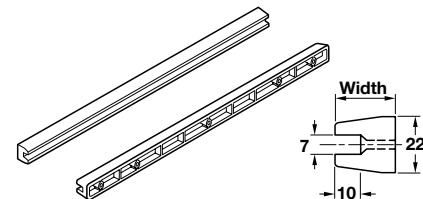

Wire Basket Pull-Outs

Wire basket with steel rim for 24" inside cabinet width, with use of optional 423.35 slides only.

586 (23") width x 300 (11⁷/₈") depth

Height mm	Packing	Cat. No.
200 (7⁷/₈")	10 pcs.	540.41.717
300 (11⁷/₈")	10 pcs.	540.41.726
500 (19⁷/₈")	5 pcs.	540.41.735

586 (23") width x 350 (13⁷/₈") depth

Height mm	Packing	Cat. No.
100 (4")	10 pcs.	540.41.646
200 (7⁷/₈")	10 pcs.	540.41.655
300 (11⁷/₈")	5 pcs.	540.41.664
500 (19⁷/₈")	5 pcs.	540.41.673

586 (23") width x 400 (15³/₄") depth

Height mm	Packing	Cat. No.
100 (4")	10 pcs.	540.41.744
200 (7⁷/₈")	10 pcs.	540.41.753
300 (11⁷/₈")	5 pcs.	540.41.762
500 (19⁷/₈")	5 pcs.	540.41.771

Softroller Slider

for basket Catalog No. 540.41.
Load Bearing Capacity: 30kg (66lbs.)/pair
Finish: Steel, epoxy-coated, white
rollers, nylon, white

	300 mm	350 mm	400 mm
Installed length	300 mm	350 mm	400 mm
Extension length	212 mm	262 mm	312 mm
Cat. No. (non self-closing)	423.35.311	423.35.366	423.35.419
Cat. No. (self-closing)	423.39.730	423.39.735	423.39.740

Packing: 20 pairs

Wire basket with rim for use with 430.34 series track

Height: 120 mm (4³/₄")
Finish: steel wire, epoxy-coated, white

Width mm	Depth mm	Cat. No.
380 (15")	430 (17")	540.46.025
430 (17")	430 (17")	540.46.052
450 (17³/₄")	450 (17³/₄")	540.46.061
530 (20⁷/₈")	430 (17")	540.46.007
380 (15")	450 (17³/₄")	540.46.089
495 (19¹/₂")	500 (19⁵/₈")	540.46.098

Packing: 1 pc.

Tracks for wire baskets Cat. No. 540.46 series

Length: 430 mm (17")
Finish: plastic, white

Width	Cat. No.
26 mm	430.34.726
24 mm	430.34.724
18 mm	430.34.718

Packing: 1 pair

5 Kitchen Accessory Systems

Screws and nuts for attaching baskets to rollers
M4 Screw x 10mm Length

Cat. No. 022.35.109

Packing: 100 and 1000 pcs.

M4 Nuts

Cat. No. 034.11.943

Packing: 100 pcs.