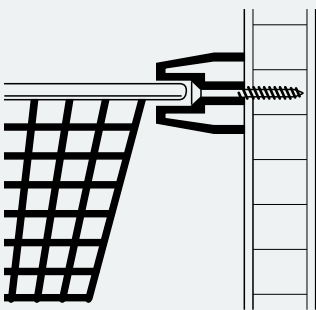

### Tracks for wire baskets Cat. No. 540.46 series

Length: 430 mm (17")  
Finish: plastic, white

Width	Cat. No.
26 mm	430.34.726
24 mm	430.34.724
18 mm	430.34.718

Packing: 1 pair

## 5 Kitchen Accessory Systems

Screws and nuts for attaching baskets to rollers  
M4 Screw x 10mm Length

Cat. No. 022.35.109

Packing: 100 and 1000 pcs.

M4 Nuts

Cat. No. 034.11.943

Packing: 100 pcs.

Six screws and nuts required per basket

- Baskets can be slid out from cabinets with doors due to extra width of guide rail track.

Dimensional data not binding.  
We reserve the right to alter specifications without notice.

**5.32** TCH 02

Dimensions in mm  
Inches are approximate