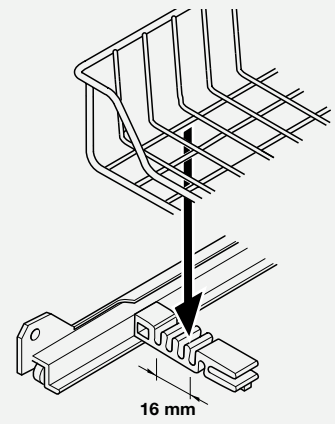

Wire Basket Pull-out Systems

HÄFELE

at
cabinet :: accessories
U N L I M I T E D

Pull-out baskets low front

and special width adjustable (+/- 16 mm) softroller slides that clip onto the bottom of the basket. Installed depth 500 mm (19 3/4") load capacity approximately 15 kg (33 lb.)

Finish: basket: steel, chrome-plated
cabinet slide: steel, plastic coated white RAL 9010
drawer slide: steel, plastic coated silver RAL 9006

for outside cabinet width (mm) inch	basket size width x depth x height (mm)	for inside widths		Cat. No.
		from	to	
300 11 3/4"	226 x 500 x 80	243-273	547.04.228	
400 15 3/4"	330 x 500 x 80	343-378	547.04.237	
450 17 3/4"	390 x 500 x 80	403-438	547.04.246	
500 19 3/4"	428 x 500 x 80	444-468	547.04.255	
550 21 5/8"	488 x 500 x 80	498-528	547.04.264	
600 23 5/8"	530 x 500 x 80	539-558	547.04.273	

Packing: 1 pc.

Overall height including slide = basket height + 15 mm (5/8")

Door guard

for baskets, 547.04 series, can be used left or right
Finish: plastic

Color	gray
Cat. No.	547.08.306

Packing: 10 pcs.

Kitchen Accessory Systems

5

adjustable

Dimensional data not binding.
We reserve the right to alter specifications without notice.