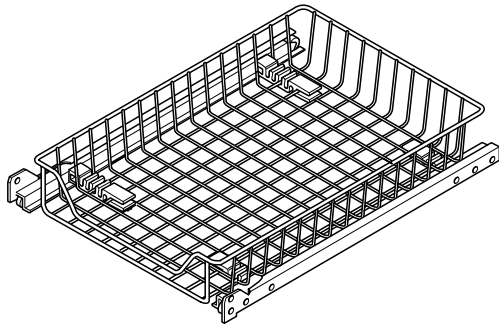

Wire Basket Pull-out Systems

HÄFELE

at
cabinet :: accessories
U N L I M I T E D

Pull-out baskets low front

and special width adjustable (+/- 16 mm) softroller slides that clip onto the bottom of the basket. Installed depth 500 mm (19 3/4") load capacity approximately 15 kg (33 lb.)

Finish: basket: steel, chrome-plated
cabinet slide: steel, plastic coated white RAL 9010
drawer slide: steel, plastic coated silver RAL 9006

for outside cabinet width (mm) inch	basket size width x depth x height (mm)	for inside widths		Cat. No.
		from	to	
300 11 3/4"	226 x 500 x 80	243-273	547.04.228	
400 15 3/4"	330 x 500 x 80	343-378	547.04.237	
450 17 3/4"	390 x 500 x 80	403-438	547.04.246	
500 19 3/4"	428 x 500 x 80	444-468	547.04.255	
550 21 5/8"	488 x 500 x 80	498-528	547.04.264	
600 23 5/8"	530 x 500 x 80	539-558	547.04.273	

Packing: 1 pc.

Overall height including slide = basket height + 15 mm (5/8")

Door guard

for baskets, 547.04 series, can be used left or right
Finish: plastic

Color	gray
Cat. No.	547.08.306

Packing: 10 pcs.