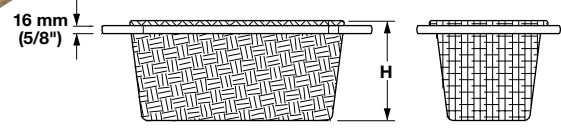

Wicker Basket

Wicker Baskets with beech frame.
Two handles drilled into frame.
(Order runners separately)
Finish: Wicker basket: natural, dipped
Frame: beech, lacquered

Width Dimension W	Depth Dimension D	Height Dimension H	Cat. No.
287 mm (11 5/16")	540 mm (21 1/4")	200 mm (7 7/8")	540.55.001
363 mm (14 5/16")	540 mm (21 1/4")	200 mm (7 7/8")	540.55.002

Packing: 2 pcs.

Runners for wicker baskets.
Finish: beech, lacquered

Dimension A	Dimension B	Cat. No.
34 mm (1 3/8")	25 mm (1")	540.55.991
40 mm (1 5/8")	31 mm (1 1/4")	540.55.992

Packing: 1 pair

For 15" framed cabinets
Basket 540.55.001
Runner 540.55.992