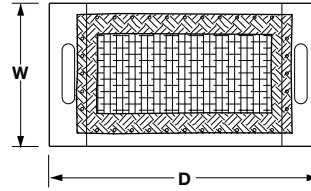

Wicker Basket

Wicker Baskets with beech frame.
Two handles drilled into frame.
(Order runners separately)
Finish: Wicker basket: natural, dipped
Frame: beech, lacquered

Width Dimension W	Depth Dimension D	Height Dimension H	Cat. No.
287 mm (11 5/16")	540 mm (21 1/4")	200 mm (7 7/8")	540.55.001
363 mm (14 5/16")	540 mm (21 1/4")	200 mm (7 7/8")	540.55.002

Packing: 2 pcs.

Runners for wicker baskets.
Finish: beech, lacquered

Dimension A	Dimension B	Cat. No.
34 mm (1 3/8")	25 mm (1")	540.55.991
40 mm (1 5/8")	31 mm (1 1/4")	540.55.992

Packing: 1 pair

For 15" framed cabinets
Basket 540.55.001
Runner 540.55.992