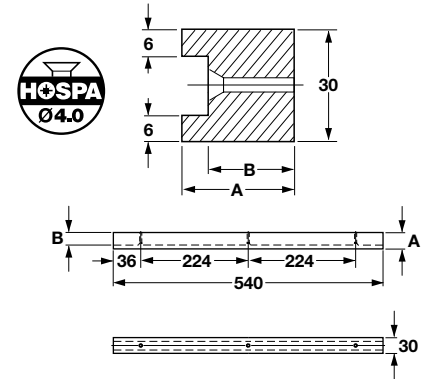

Wicker Basket

Wicker Baskets with beech frame.
Two handles drilled into frame.
(Order runners separately)
Finish: Wicker basket: natural, dipped
Frame: beech, lacquered

Width Dimension W	Depth Dimension D	Height Dimension H	Cat. No.
287 mm (11 5/16")	540 mm (21 1/4")	200 mm (7 7/8")	540.55.001
363 mm (14 5/16")	540 mm (21 1/4")	200 mm (7 7/8")	540.55.002

Packing: 2 pcs.

Runners for wicker baskets.
Finish: beech, lacquered

Dimension A	Dimension B	Cat. No.
34 mm (1 3/8")	25 mm (1")	540.55.991
40 mm (1 5/8")	31 mm (1 1/4")	540.55.992

Packing: 1 pair

For 15" framed cabinets
Basket 540.55.001
Runner 540.55.992

For 18" framed cabinets
Basket 540.55.002
Runner 540.55.992

For 15" frameless cabinets
Basket 540.55.001
Runner 540.55.991

For 18" frameless cabinets
Basket 540.55.002
Runner 540.55.991

Dimensional data not binding.
We reserve the right to alter
specifications without notice.