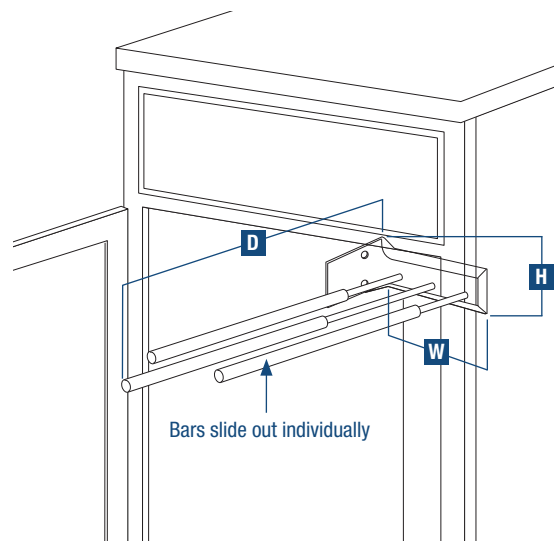

Pull-Out Towel Bar  
(P793 ANO)

Slide-Out Towel Bar  
(TB-3P-W)

## Pull-Out & Slide-Out Towel Bars

61

- Pull-Out Towel Bar (P793 ANO) has three bars that pull out together on a friction-free ball bearing carrier
- Slide-Out Towel Bar (TB-3P-W) features three plastic extruded bars that slide out individually on steel rods
- Both models mount to right or left side of cabinet; TB-3P-W also mounts to back of cabinet

Pull-Out Towel Bar  
(P793 ANO)

Slide-Out Towel Bar  
(TB-3P-W)

Stock #	Sliding Assembly		Assembled Product Dimensions			Finish	Units per Carton	Weight per Carton
	S	Width	W	Width	H			
<b>PULL-OUT TOWEL BARS</b>								
P793 ANO		4-13/16" [122 mm]	4-13/16" [122 mm]	1-5/16" [33 mm]	17-3/4" [451 mm]	Anochrome	10	23.3 lbs. [10.6 kg.]
<b>SLIDE-OUT TOWEL BARS</b>								
TB-3P-W		6-3/4" [171 mm]	6-3/4" [171 mm]	3-9/16" [90 mm]	19" [483 mm]	White	10	9.8 lbs. [4.4 kg.]