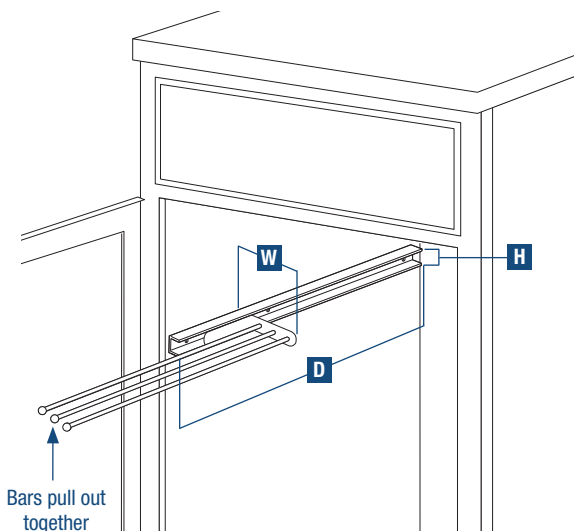

Pull-Out Towel Bar  
(P793 ANO)

Slide-Out Towel Bar  
(TB-3P-W)

## Pull-Out & Slide-Out Towel Bars

61

- Pull-Out Towel Bar (P793 ANO) has three bars that pull out together on a friction-free ball bearing carrier
- Slide-Out Towel Bar (TB-3P-W) features three plastic extruded bars that slide out individually on steel rods
- Both models mount to right or left side of cabinet; TB-3P-W also mounts to back of cabinet

Pull-Out Towel Bar  
(P793 ANO)

Slide-Out Towel Bar  
(TB-3P-W)

Stock #	Sliding Assembly		Assembled Product Dimensions			Finish	Units per Carton	Weight per Carton
	S	Width	W	Width	H			
<b>PULL-OUT TOWEL BARS</b>								
P793 ANO		4-13/16" [122 mm]	4-13/16" [122 mm]	1-5/16" [33 mm]	17-3/4" [451 mm]	Anochrome	10	23.3 lbs. [10.6 kg.]
<b>SLIDE-OUT TOWEL BARS</b>								
TB-3P-W		6-3/4" [171 mm]	6-3/4" [171 mm]	3-9/16" [90 mm]	19" [483 mm]	White	10	9.8 lbs. [4.4 kg.]