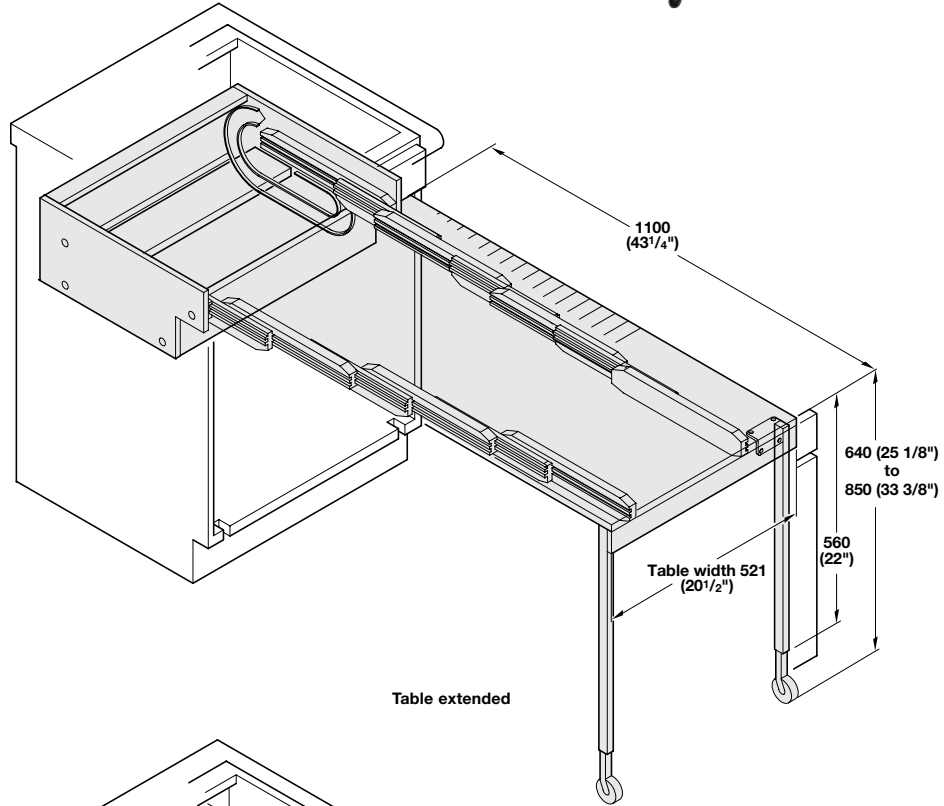

Packing: 1 pair

- A drawer or door front can be screw mounted directly to the table trim panel.
- The space beneath the table can be used for folding chairs, waste bins, etc...

### Kitchen Accessory Systems

Detailed mounting instructions are included with every set.

Bio-Fix™ products from Häfele.

Table extended

Table stowed

Dimensional data not binding. We reserve the right to alter specifications without notice.