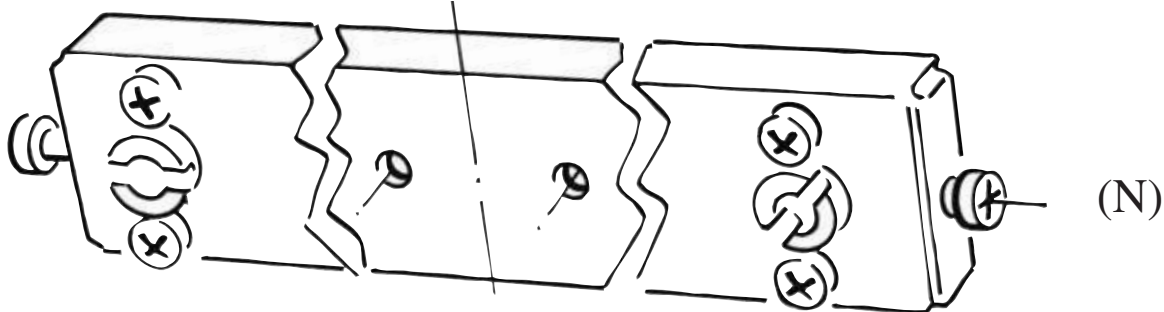

### Serie 510 Pull-Out Pantry with double Self Soft Closing sistem

Installation instruction

1

2

M5 x 35 pz. (2 x N)

3

Ø 4 x 20 pz. (2 x N)+11

4