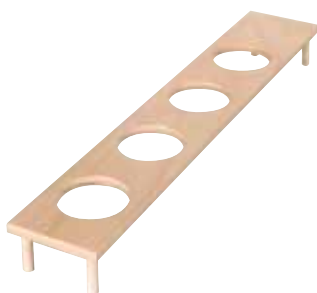

Drawer Inserts

Open Tray

Finish: beech, unsteamed

Dimensions				Cat. No.
Length	x	Width	x	
495 (19½")		100 (4")		556.91.321

Packing: 1 pc.

Container Holder

Finish: veneer, beech or brushed aluminum

Dimensions: (L x W x H) 464 (18¼") x 69 (2¾") x 40 (1⅝")

	Cat. No.
Beech	556.92.300
Aluminum	556.92.310

Packing: 1 pc.

Containers

Dimensions: Ø 60 mm (2⅜") x 60 mm (2⅜")

	Cat. No.
Stainless steel with lids	556.92.030
Glass with wooden lids	556.92.320

Packing: Set of 4

- Insert the container holder and canisters for a complete set.

- Holder fits into the open tray.
- Order containers separately.

- Mix and match to create customized organization.

Organizational Products for Kitchen, Bath, Closet and Home Entertainment

- Stainless steel set has lids for dispensing spices.
- Wooden lids include a rubber grommet for a tight fitting seal.
- Containers fit into the container holder for secure storage.