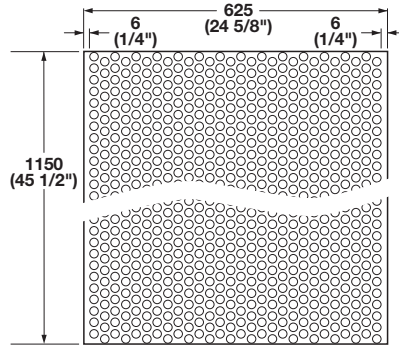

Mats

Under-sink Mat

Size: 625 x 1150 mm (24 5/8" x 45 1/2")

Finish: Polystyrene

Color	Cat. No.
white	547.91.703
gray, stainless	547.91.550

Packing: 1 pc.

HÄFELE

at

cabinet :: accessories
U N L I M I T E D

- Cut to size to fit in sink cabinet.
- Unique dimples collect water or other liquids to prevent damage to cabinet.
- Dimples can collect up to 6 liters of water per square meter.

- Cut-to-size non-slip mats prevent sliding or movement of items on pull-out shelves, revolving shelves, drawers, etc.

Non-Slip Mat

High quality, acoustic, and slip resistant.

Size: 1 roll = 1.5 meter (59") wide X 10 meters (32' 8") long.

Finish: synthetic rubber with non-slip surface, white

Cat. No.	547.90.710
----------	------------

Packing: 1 roll

Non-Slip Mat

High quality, acoustic, and slip resistant.

Size: 1 roll = 600 x 1500 mm (23 1/2" x 59")