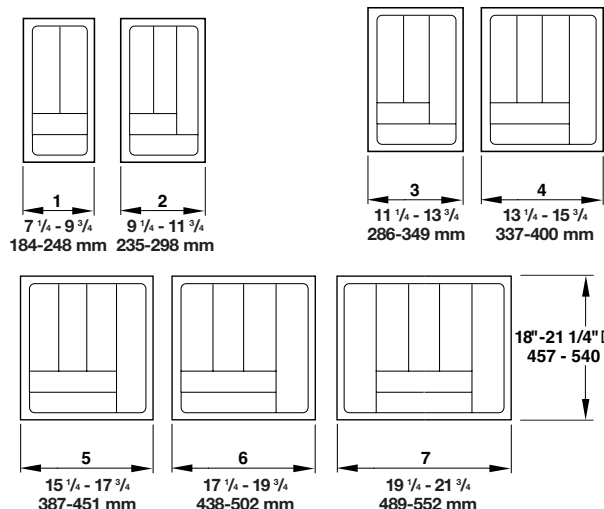

Drawer Organization

Cutlery Tray & Spice Drawer Insert

- Can be trimmed to fit drawer
- For drawer inside depths from 457 mm (18") to 540 mm (21 1/4")
- For drawer inside widths from 184 mm (7 1/4") to 552 mm (21 3/4")

Cutlery Trays

Material thickness: 2 mm
Height: 57 mm (2 1/4")
Depth: 457 mm (18") to 540 mm (21 1/4")
Material: plastic

Size	Tray width		white gloss
	min. mm (inch)	max. mm (inch)	
1	184 (7 1/4)	248 (9 3/4)	556.61.710
2	235 (9 1/4)	298 (11 3/4)	556.61.720
3	286 (11 1/4)	349 (13 3/4)	556.61.730
4	337 (13 1/4)	400 (15 3/4)	556.61.740
5	387 (15 1/4)	451 (17 3/4)	556.61.750
6	438 (17 1/4)	502 (19 3/4)	556.61.760
7	489 (19 1/4)	552 (21 3/4)	556.61.770

Packing: 1 pc.

Cutlery Trays, with large compartments

Material thickness: 2 mm
Height: 57 mm (2 1/4")
Depth: 457 mm (18") to 540 mm (21 1/4")
Material: plastic

Size	Tray width		white gloss
	min. mm (inch)	max. mm (inch)	
1	286 (11 1/4)	349 (13 3/4)	556.64.730
2	337 (13 1/4)	400 (15 3/4)	556.64.740
3	387 (15 1/4)	451 (17 3/4)	556.64.750
4	489 (19 1/4)	552 (21 3/4)	556.64.770

Packing: 1 pc.

Spice Drawer Insert

- Can be trimmed to fit drawers up to 1300 mm (51 1/8")

For storage of average sized spice jars. A minimum inside drawer height of 3 1/4" is required.

1300 x 550 mm (51 1/8 x 21 5/8")