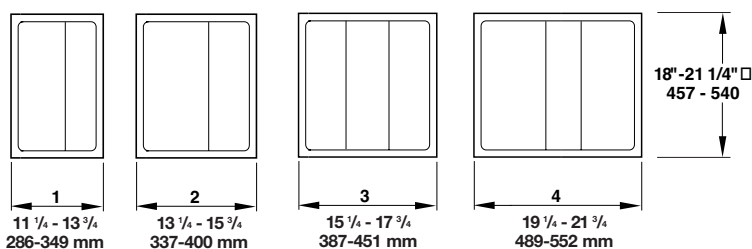

Drawer Organization

Cutlery Tray & Spice Drawer Insert

- Can be trimmed to fit drawer
- For drawer inside depths from 457 mm (18") to 540 mm (21 1/4")
- For drawer inside widths from 184 mm (7 1/4") to 552 mm (21 3/4")

Cutlery Trays

Material thickness: 2 mm
Height: 57 mm (2 1/4")
Depth: 457 mm (18") to 540 mm (21 1/4")
Material: plastic

Size	Tray width		white gloss
	min. mm (inch)	max. mm (inch)	
1	184 (7 1/4)	248 (9 3/4)	556.61.710
2	235 (9 1/4)	298 (11 3/4)	556.61.720
3	286 (11 1/4)	349 (13 3/4)	556.61.730
4	337 (13 1/4)	400 (15 3/4)	556.61.740
5	387 (15 1/4)	451 (17 3/4)	556.61.750
6	438 (17 1/4)	502 (19 3/4)	556.61.760
7	489 (19 1/4)	552 (21 3/4)	556.61.770

Packing: 1 pc.

Cutlery Trays, with large compartments

Material thickness: 2 mm
Height: 57 mm (2 1/4")
Depth: 457 mm (18") to 540 mm (21 1/4")
Material: plastic

Size	Tray width		white gloss
	min. mm (inch)	max. mm (inch)	
1	286 (11 1/4)	349 (13 3/4)	556.64.730
2	337 (13 1/4)	400 (15 3/4)	556.64.740
3	387 (15 1/4)	451 (17 3/4)	556.64.750
4	489 (19 1/4)	552 (21 3/4)	556.64.770

Packing: 1 pc.

Spice Drawer Insert

- Can be trimmed to fit drawers up to 1300 mm (51 1/8")

For storage of average sized spice jars. A minimum inside drawer height of 3 1/4" is required.

1300 x 550 mm (51 1/8 x 21 5/8")