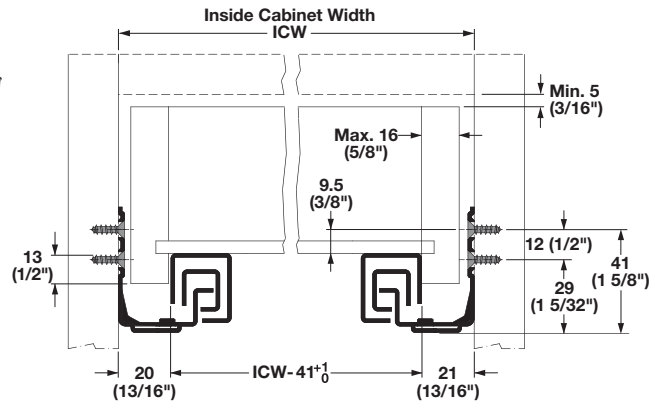

Salice Full Extension

- Weight capacity: 35 kg (75 lbs.)/pair
- Perfect for drawers without handles
- Slight pressure on the drawer front opens the drawer
- "Push" mechanism is fully integrated into the slide
- 3 mm (1/8") height adjustment
- Front clip disconnect for easy drawer insertion and removal
- Slotted hole for depth adjustment

Futura Push Face-Frame Mounted

Material: Steel; Finish: zinc-plated

Slide Length	Drawer Box Length	Item No.
315 (12 15/16")	305 (12")	433.17.830
391 (15 3/8")	381 (15")	433.17.838
467 (18 3/8")	457 (18")	433.17.845
543 (21 5/16")	533 (21")	433.17.853

Drawer Side Thickness: Minimum: 12 (1/2"); Maximum: 16 (5/8")
Maximum Drawer Height = Opening minus 25 (1")

Drawer Side Thickness	16 (5/8")	15 (19/32")	14 (9/16")	13 (1/2")	12 (15/32")
Deduct from Opening Size	9 (3/8")	11 (7/16")	13 (1/2")	16 (5/8")	17 (21/32")