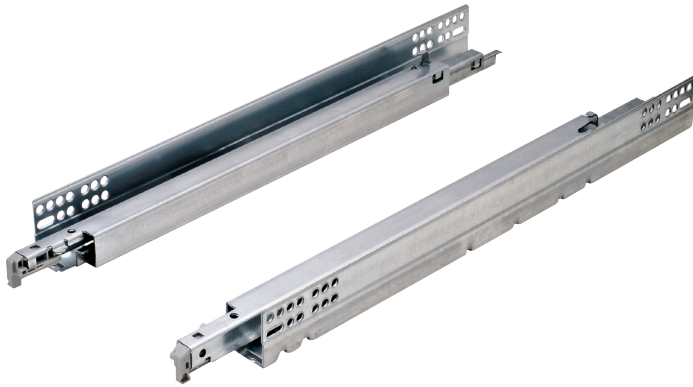

Salice Full Extension

- Weight capacity: 35 kg (75 lbs.)/pair
- Perfect for drawers without handles
- Slight pressure on the drawer front opens the drawer
- "Push" mechanism is fully integrated into the slide
- 3 mm (1/8") height adjustment
- Front clip disconnect for easy drawer insertion and removal
- Slotted hole for depth adjustment

Futura Push Face-Frame Mounted

Material: Steel; Finish: zinc-plated

Slide Length	Drawer Box Length	Item No.
315 (12 15/16")	305 (12")	433.17.830
391 (15 3/8")	381 (15")	433.17.838
467 (18 3/8")	457 (18")	433.17.845
543 (21 5/16")	533 (21")	433.17.853

8

Clips

Material: Plastic

Color	Item No.
gray	421.23.000

Face Frame Mounting Brackets

Material: Steel

Finish	Item No.
gray	433.17.000