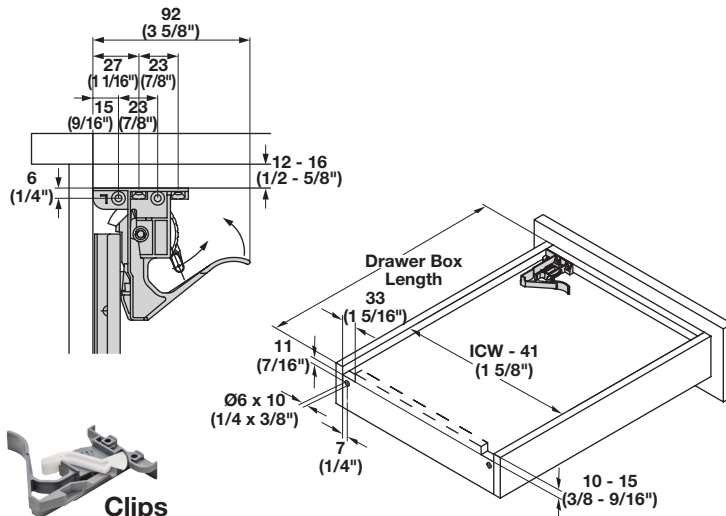

Futura Push Face-Frame Mounted

Material: Steel; Finish: zinc-plated

Slide Length	Drawer Box Length	Item No.
315 (12 15/16")	305 (12")	433.17.830
391 (15 3/8")	381 (15")	433.17.838
467 (18 3/8")	457 (18")	433.17.845
543 (21 5/16")	533 (21")	433.17.853

Drawer Side Thickness: Minimum: 12 (1/2"); Maximum: 16 (5/8")
Maximum Drawer Height = Opening minus 25 (1")

Drawer Side Thickness	16 (5/8")	15 (19/32")	14 (9/16")	13 (1/2")	12 (15/32")
Deduct from Opening Size	9 (3/8")	11 (7/16")	13 (1/2")	16 (5/8")	17 (21/32")

8

Clips

Material: Plastic

Color	Item No.
gray	421.23.000

Face Frame Mounting Brackets

Material: Steel

Finish	Item No.
gray	433.17.000