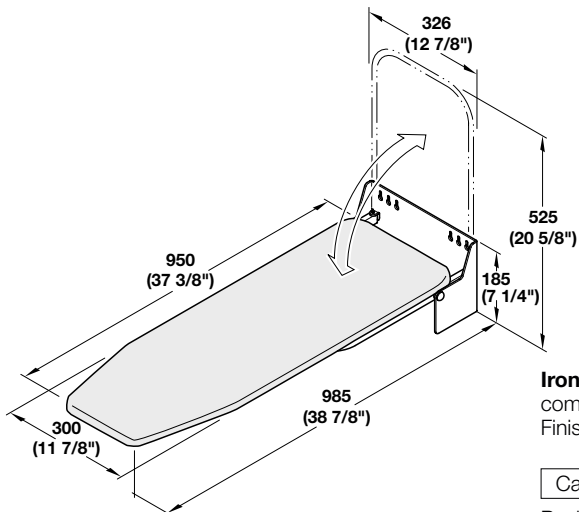

Ironing Board for Wall Mounting

HÄFELE

at
cabinet :: accessories
U N L I M I T E D

Ironfix™ wall-mounting ironing board,
complete set including assembly materials,
Finish: steel, epoxy-coated, white RAL 9016;
cover, natural white cotton with gray stripes

Cat. No.	568.66.700
----------	------------

Packing: 1 pc.

Wall Cover, optional
with slightly structural surface
Finish: polystyrene, white RAL 9016

Cat. No.	568.66.790
----------	------------

Packing: 1 pc.

Replacement cover, for ironing board
with elastic tensioning cord, natural white cotton with
grey stripes, foam-backed.

Cat. No.	568.60.907
----------	------------

Packing: 1 pc.

Dimensions in mm
Inches are approximate