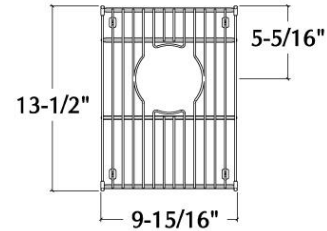

**200225 Grid**

Project name: \_\_\_\_\_

Specifier: \_\_\_\_\_ Contractor: \_\_\_\_\_

**Features**

- Corrosion resistant and 304 series stainless steel (18/10)
- Unique design ideal for rinsing or draining, or simply protecting the sink surface from scratching
- Rubber-tipped footings for better stability and protection
- Rubber protectors on all corners to protect from scratching bowl sides

**Sink compatibility chart**

Model	Minimum bowl sizes
200225	12" x 15"

**Product specifications**

Grid to be fabricated using corrosion resistant stainless steel having 18/10 chrome/nickel content. Grid has a unique design that is ideal for rinsing or draining, or simply protecting the sink surface from scratching. Grid has rubber-tipped footings for stability and rubber protectors on all corners to protect from scratching bowl sides. Grid to be Julien model no. 200225 and is compatible with 12" x 15" Julien sink models.