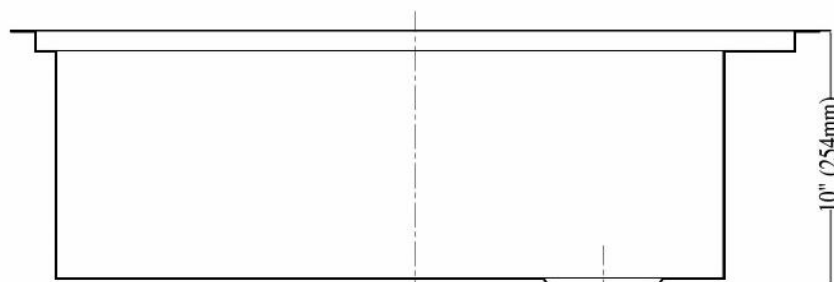

SECTION B-B

SECTION A-A

Model No: DSQ2917

Overall size:

31½"X18⅞"X10"

FEATURES:

Type 304 stainless steel

18 Gauge thickness