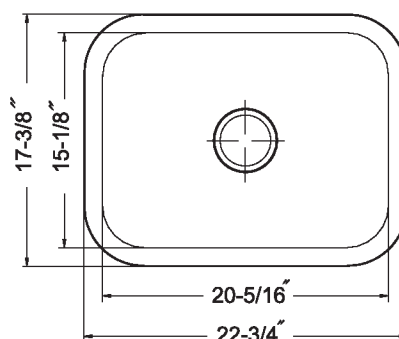

FEATURES

- Non-porous glossy surface
- 9" depth, 3-1/2" drain opening
- Chip, crack and scratch resistant
- 8 distinctive colors
- Double baked at 1500°F
- Sound absorbing foam pad
- Easy undermount installation
- Fits 30" sink base
- Supplied with cutout template, fasteners and instructions
- 10 year Limited Warranty

PCS-2500