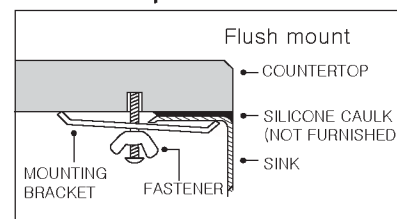

Installation profile

Project/Job name _____

Architect/Engineer _____

Contractor _____

Model _____ Q'ty _____

Notes _____