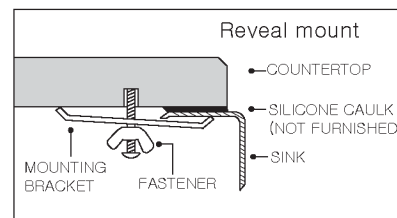

Installation profile

Project/Job name _____

Architect/Engineer _____

Contractor _____

Model _____ Q'ty _____

Notes _____