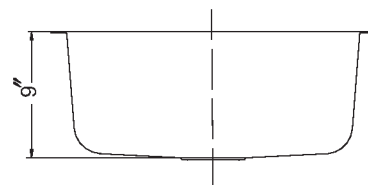

FEATURES

- Non-porous glossy surface
- 9" depth, 3-1/2" drain opening
- Chip, crack and scratch resistant
- 8 distinctive colors
- Double baked at 1500°F
- Sound absorbing foam pad
- Easy undermount installation
- Fits 30" sink base
- Supplied with cutout template, fasteners and instructions
- 10 year Limited Warranty

PCS-2500