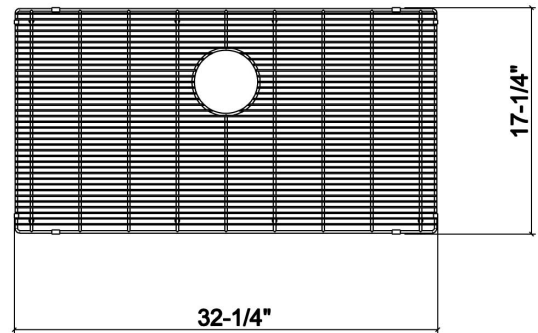

### Specifications

Model	200922
Collection	Grid
Compatible bowl dimension	33" x 18"
Overall dimensions	32 3/8" x 17 1/4" x 1 1/4"