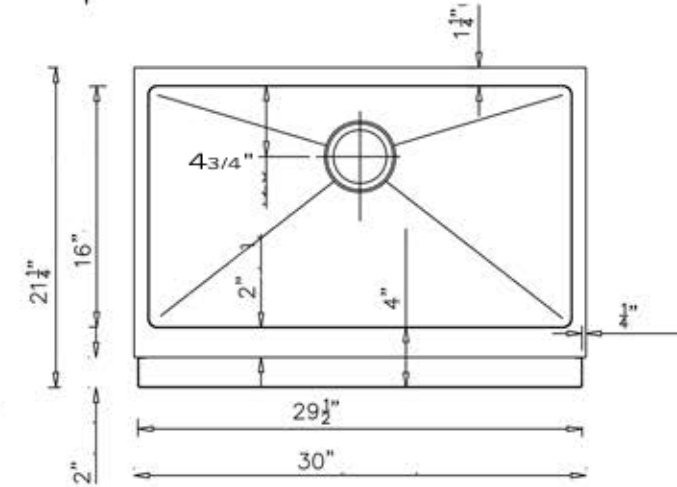

**Pro Series Collection**  
**16 Gauge Stainless Farmhouse Apron Sink**

**MODEL:**  
**EZAPRON30**

**“PATENTED”  
DESIGN**

Overall Dimensions	Large Bowl	Apron Height	Bowl Depth	Drain Dimensions
<b>30" x 21.25"</b>	<b>28" x 16"</b>	<b>7"</b>	<b>10"</b>	<b>3.5" Opening</b>

**ATTENTION!**

Designed for framed cabinets. The distance from cabinet top to the cabinet door must be greater than seven inches.

**PROJECT/ NAME:**

**ARCHITECT/CONTRACTOR:**

**MODEL:**

**JOB NOTES:**