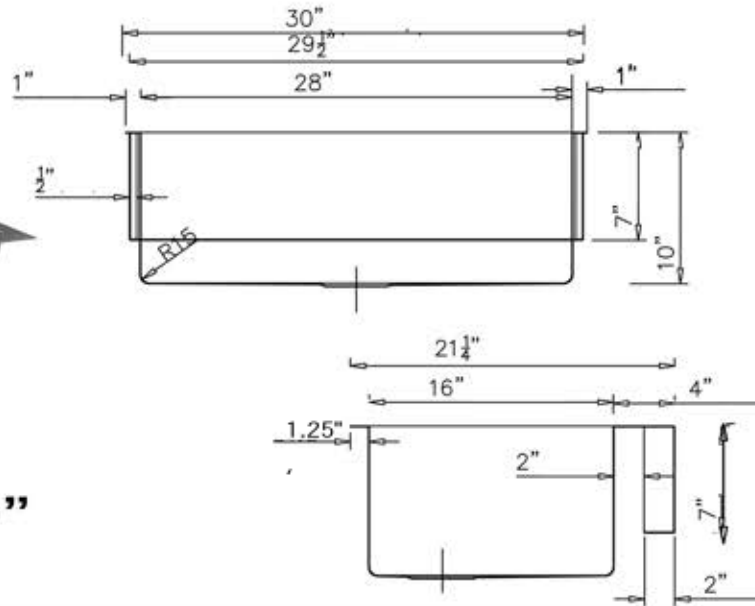

**Pro Series Collection**  
**16 Gauge Stainless Farmhouse Apron Sink**

**MODEL:**  
**EZAPRON30**

**“PATENTED”  
DESIGN**

Overall Dimensions	Large Bowl	Apron Height	Bowl Depth	Drain Dimensions
<b>30" x 21.25"</b>	<b>28" x 16"</b>	<b>7"</b>	<b>10"</b>	<b>3.5" Opening</b>

**ATTENTION!**

Designed for framed cabinets. The distance from cabinet top to the cabinet door must be greater than seven inches.

**PROJECT/ NAME:**

**ARCHITECT/CONTRACTOR:**

**MODEL:**

**JOB NOTES:**