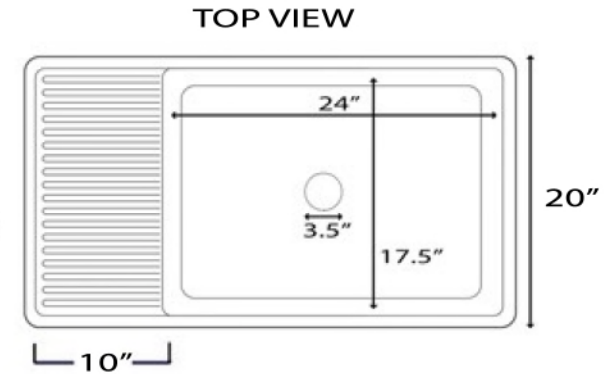

**Cape Collection**  
Premium Fireclay Farmhouse Apron Sink

MODEL:  
**FCFS36-DB**

Overall Dimensions	Large Bowl	Apron Height	Bowl Depth	Drain Dimensions
36" x 20"	24" x 17.5"	10"	9"	**3.5" Opening

**\*\*Extended Drain Flange May Be Required**

**Please Be Advised**

- (Nominal Dimensions\*) Actual Dimensions may vary by 1/4"
- Template Not included
- Custom Cabinet Required
- Very Heavy 2 Person lift Recommended

**FEATURES**

- Premium Fireclay Sink
- Integrated Drain Board
- Limited Warranty