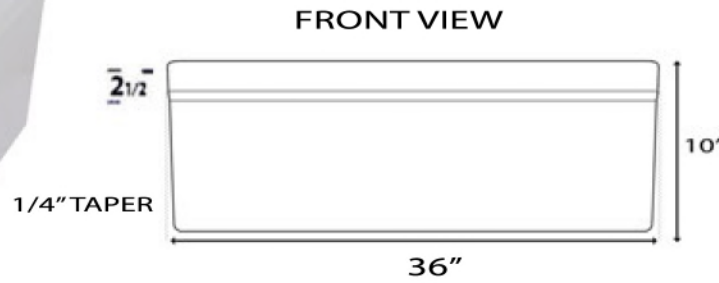

**Cape Collection**  
Premium Fireclay Farmhouse Apron Sink

MODEL:  
**FCFS36-DB**

Overall Dimensions	Large Bowl	Apron Height	Bowl Depth	Drain Dimensions
36" x 20"	24" x 17.5"	10"	9"	**3.5" Opening

**\*\*Extended Drain Flange May Be Required**

**Please Be Advised**

- (Nominal Dimensions\*) Actual Dimensions may vary by 1/4"
- Template Not included
- Custom Cabinet Required
- Very Heavy 2 Person lift Recommended

**FEATURES**

- Premium Fireclay Sink
- Integrated Drain Board
- Limited Warranty