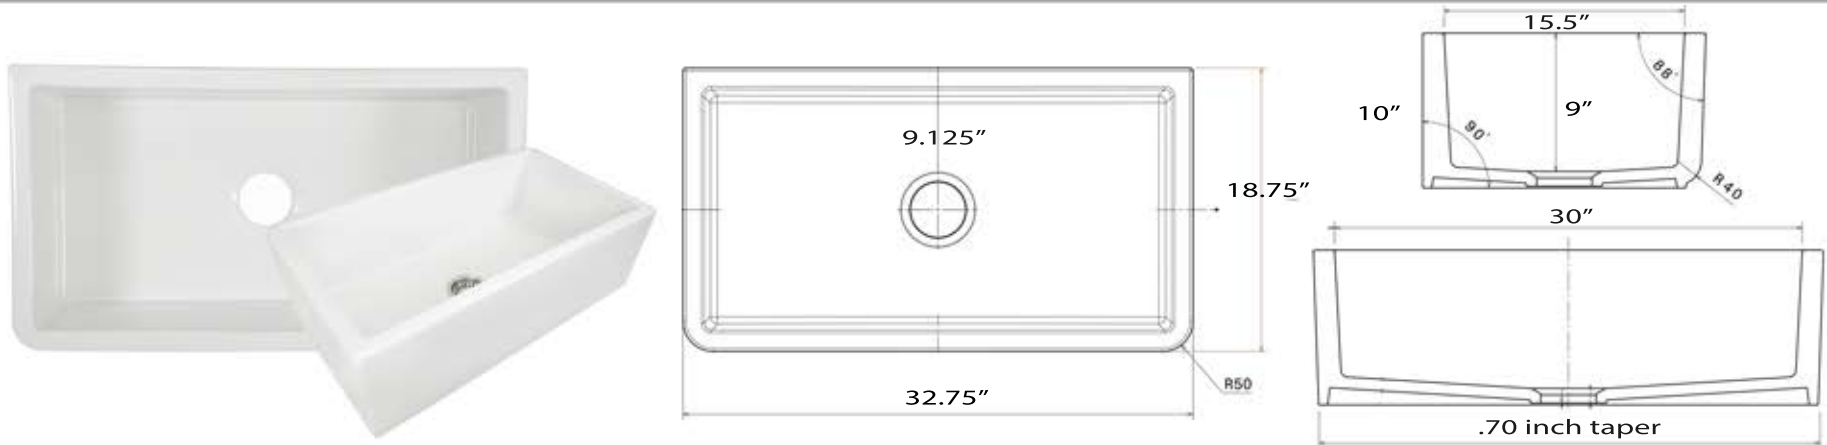

**Cape Collection**  
Premium Fireclay Farmhouse Apron Sink

MODEL:  
**Harwich-33**

Overall Dimensions	Large Bowl	Apron Height	Bowl Depth	Drain Dimensions
32.75" x 18.75"	30" x 15.5"	10"	9"	3.5" Opening

**Please Be Advised**

- (Nominal Dimensions\*) Actual Dimensions may vary by 1/4"
- Template Not included
- Custom Cabinet Required
- Very Heavy 2 Person lift Recommended

**FEATURES**

- Premium Fireclay Sink with Decorative Apron
- 9" Depth Bowl
- Made in Italy
- Limited Warranty
- Rim 1.375"