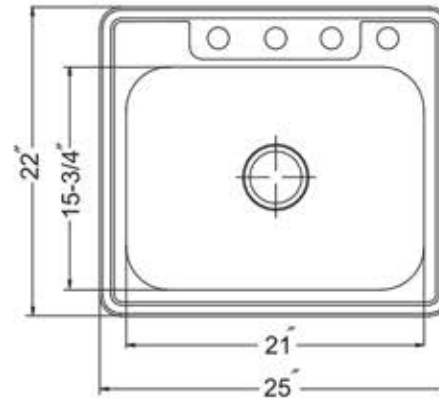

Madaket Collection

Premium Self Rimming Stainless Steel Kitchen Sink

MODEL:
NS2522-9/NS2522-8

TOP VIEW

Overall Dimensions	Large Bowl	Small Bowl	Bottom Grid/s	Reverse Model
25" x 22"	21" x 15.75"	NA	BG2318-16	NA

FEATURES

- Premium 304, 18 gauge Stainless Steel Kitchen Sink
- 9" Bowl Depth (8" Bowl Depth also Available)
- Brushed Satin Finish
- Four Accessory Holes to Accomodate an 8" Spread Faucet
- Limited Lifetime Manufacturers Warranty
- Insulated to Reduce Condensation
- Rubber Padding is Applied for Noise Reduction