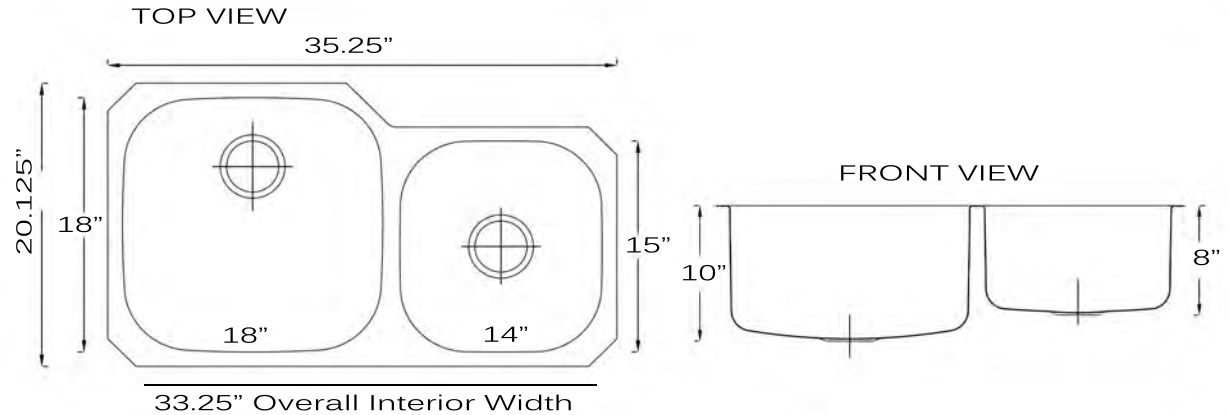

## Premium Undermount Stainless Steel Kitchen Sink

MODEL:

**NS3520-16**  
**NS3520-R-16**

Overall Dimensions	Large Bowl	Small Bowl	Bottom Grid/s	Reverse Model
35.25" x 20.125"	18 x 18"	14" x 15"	BG3520L, BG 3520S	NS3520-R-16 SMALL BOWL ON LEFT

### FEATURES

- Premium 304, 16 gauge Stainless Steel Kitchen Sink
- Bowl Depth 10" Large, 8" Small
- Brushed Satin Finish
- Limited Lifetime Manufacturers Warranty
- Insulated to Reduce Condensation
- Rubber Padding is Applied for Noise Reduction