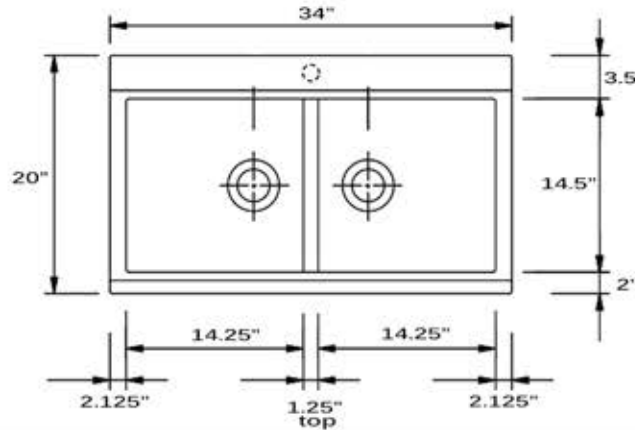

Granite Composite
 Premium Granite Composite
 Topmount Kitchen Sink

MODEL:
PR3420PS-BL

Overall Dimensions	Interior Bowl	Bowl Depth	Height	Drain Dimension
34" x 20"	14.25" x 14.5" Each	8.75" total 5" divider	9"	3.5" Diameter