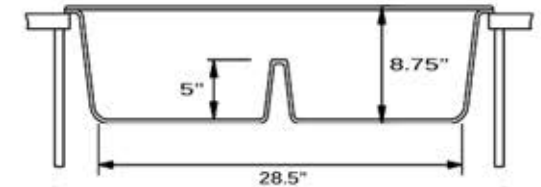

Granite Composite
 Premium Granite Composite
 Topmount Kitchen Sink

MODEL:
PR3420PS-BL

Overall Dimensions	Interior Bowl	Bowl Depth	Height	Drain Dimension
34" x 20"	14.25" x 14.5" Each	8.75" total 5" divider	9"	3.5" Diameter

FEATURES

- Premium Granite Composite Kitchen Sink
- 80% Natural Stone/20% Resin
- Scratch, Stain and Heat resistant to 560F degrees
- Hygienic non-porous surface
- Undermount installation clips included
- Designed and made in Italy
- Includes 2 glass cutting boards/cover & stainless colander
- Includes 2 flip top drains
- Limited Manufacturers Warranty