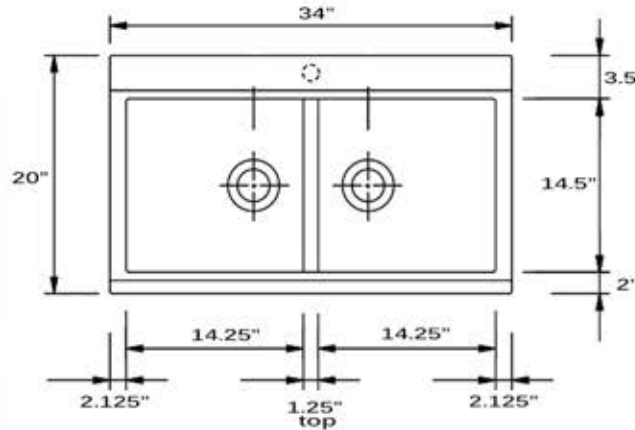

Granite Composite
Premium Granite Composite
Topmount Kitchen Sink

MODEL:
PR3420PS-BR

Overall Dimensions	Interior Bowl	Bowl Depth	Height	Drain Dimension
34" x 20"	14.25" x 14.5" Each	8.75" total 5" divider	9"	3.5" Diameter