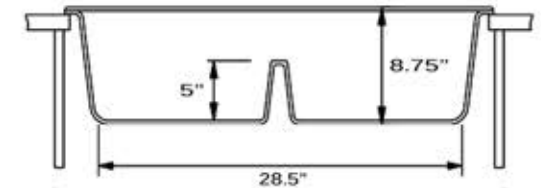

Granite Composite
Premium Granite Composite
Topmount Kitchen Sink

MODEL:
PR3420PS-BR

Overall Dimensions	Interior Bowl	Bowl Depth	Height	Drain Dimension
34" x 20"	14.25" x 14.5" Each	8.75" total 5" divider	9"	3.5" Diameter

FEATURES

- Premium Granite Composite Kitchen Sink
- 80% Natural Stone/20% Resin
- Scratch, Stain and Heat resistant to 560F degrees
- Hygienic non-porous surface
- Undermount installation clips included
- Designed and made in Italy
- Includes 2 glass cutting boards/cover & stainless colander
- Includes 2 flip top drains
- Limited Manufacturers Warranty