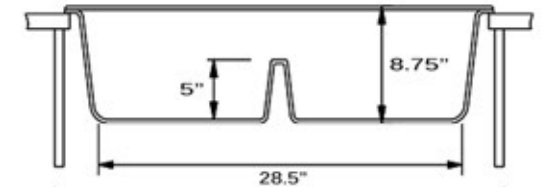

Granite Composite
Premium Granite Composite
Topmount Kitchen Sink

MODEL:
PR3420PS-W

Overall Dimensions	Interior Bowl	Bowl Depth	Height	Drain Dimension
34" x 20"	14.25" x 14.5" Each	8.75" total 5" divider	9"	3.5" Diameter