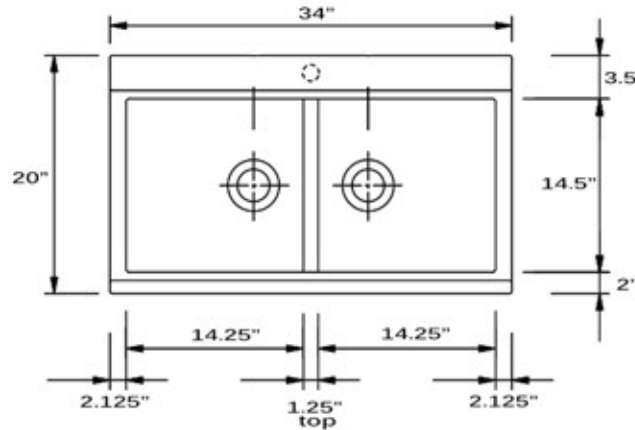

Granite Composite
Premium Granite Composite
Topmount Kitchen Sink

MODEL:
PR3420PS-W

Overall Dimensions	Interior Bowl	Bowl Depth	Height	Drain Dimension
34" x 20"	14.25" x 14.5" Each	8.75" total 5" divider	9"	3.5" Diameter