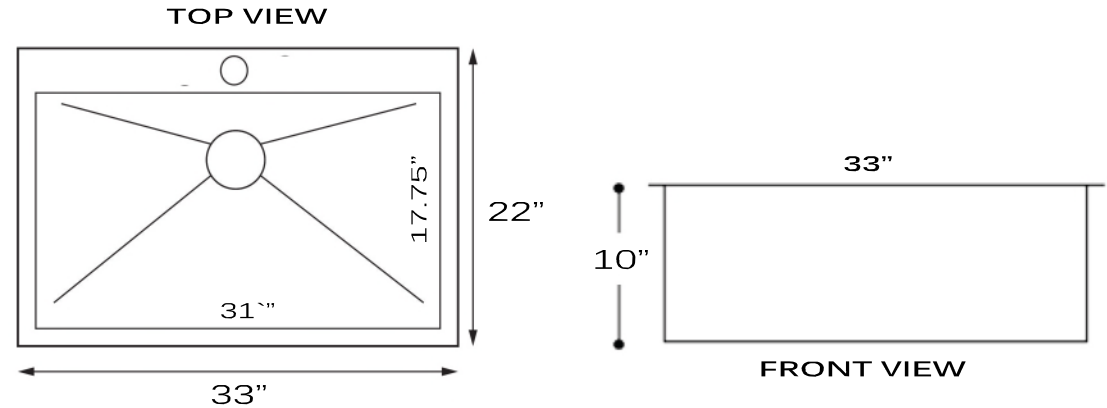

Pro Series Collection
Premium Stainless Steel
Zero Radius Pro Topmount Kitchen Sink

MODEL:
ZR3322-S-16

Overall Dimensions	Large Bowl	Bowl Depth	Bottom Grid/s	Reverse Model
33" x 22"	31" x 17.75"	10"	BG-3017	NA

FEATURES

- Premium 304, 16 gauge Stainless Steel Kitchen Sink
- 10" Bowl Depth
- Brushed Satin Finish
- Limited Lifetime Manufacturers Warranty
- Insulated to Reduce Condensation
- Rubber Padding is Applied for Noise Reduction