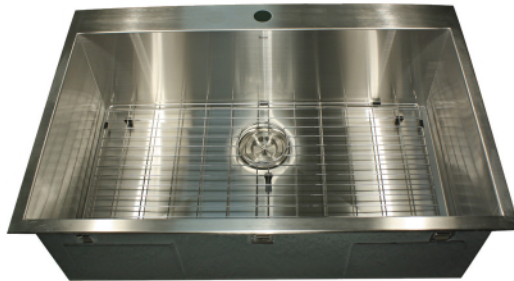

Pro Series Collection
Premium Stainless Steel
Zero Radius Pro Topmount Kitchen Sink

MODEL:
ZR3322-S-16

Overall Dimensions	Large Bowl	Bowl Depth	Bottom Grid/s	Reverse Model
33" x 22"	31" x 17.75"	10"	BG-3017	NA

FEATURES

- Premium 304, 16 gauge Stainless Steel Kitchen Sink
- 10" Bowl Depth
- Brushed Satin Finish
- Limited Lifetime Manufacturers Warranty
- Insulated to Reduce Condensation
- Rubber Padding is Applied for Noise Reduction