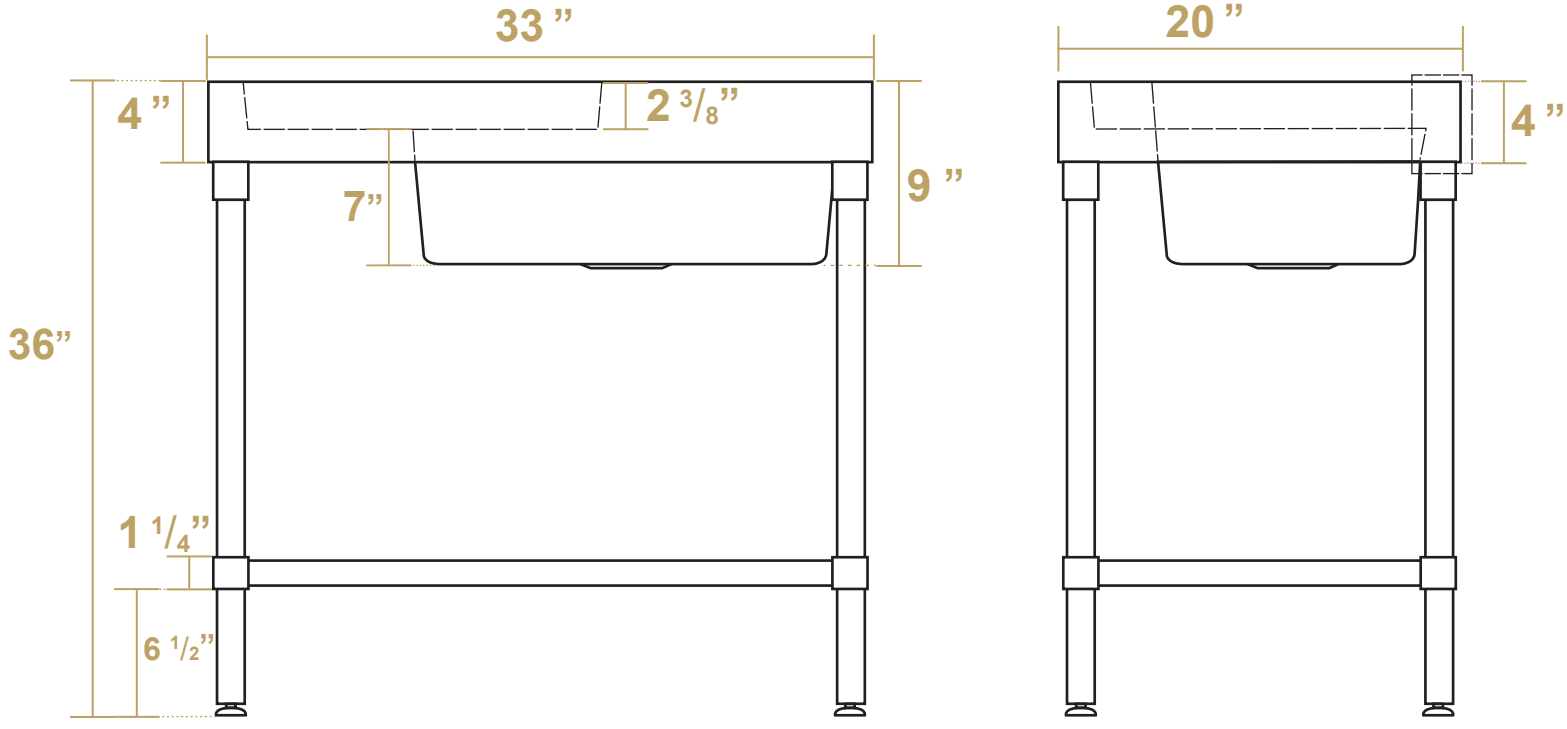

WH33209-LEG-NP

FRONT

SIDE

TOP

LIVE WITH STYLE!