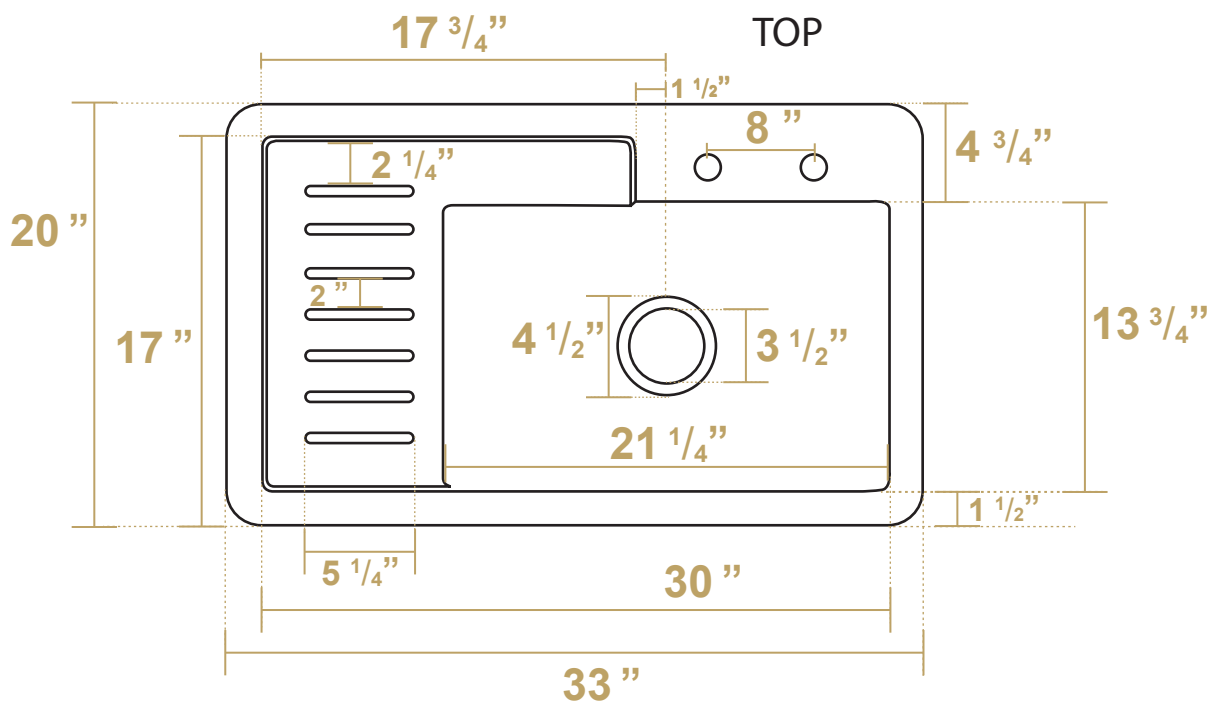

WH33209-LEG-NP

FRONT

SIDE

TOP

LIVE WITH STYLE!