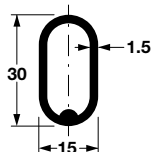

#### Oval

Welded tube

#### Oval Wardrobe Rail, welded

Dimensions:

30 x 15 x 2500 (98 7/16") Length

Material: steel or PVC

Finish/Color	Material thickness	Item No.
chrome-plated	1.0	801.13.201
brass-plated	1.0	801.06.805
white PVC	1.0	801.13.702
chrome-plated	1.5	801.09.226

#### Oval Wardrobe Rail

Dimensions: 30 x 15 x 2438 (96") Length

Thickness: 1.3

Material: aluminum

Finish	Item No.
matt aluminum	801.13.391
matt nickel	801.13.691
dark oil-rubbed bronze	801.13.191

Packing: 12 pcs.