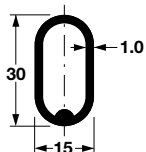

Wardrobe Rails and Supports

Oval