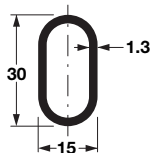

Wardrobe Rails and Supports

Oval