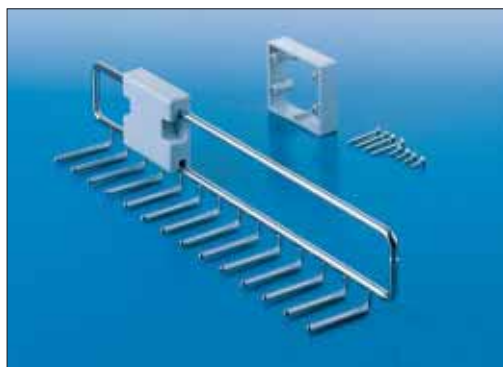

Extension basket,

complete with glide and spacer.

Dimensions: 160 x 452 x 194 mm (W x D x H)

Finish: steel, chrome-plated, polished

Cat. No. 805.47.200

Packing: 1 pc. (includes mounting hardware)

Trousers extension, 3 armed

complete with glide and spacer.

Dimensions: 222 x 455 x 72 mm (W x D x H)

Finish: steel, chrome-plated, polished

Cat. No. 805.45.210

Packing: 1 pc. (includes mounting hardware)

Tie and belt extension,

complete with glide and spacer.

Dimensions: 74 x 455 x 118 mm (W x D x H)

Finish: steel, chrome-plated, polished

Cat. No. 807.41.211

Packing: 1 pc. (includes mounting hardware)

Tie extension,

complete with glide and spacer.

Dimensions: 74 x 455 x 87 mm (W x D x H)

Finish: steel, chrome-plated, polished

Cat. No. 807.41.210

Packing: 1 pc. (includes mounting hardware)

- The extensions on this page can be mounted either on the left or right side of the center.

- The spacer is used to compensate for the door thickness.