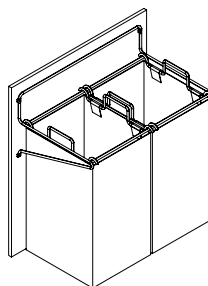

Laundry Hampers

Synergy Collection

- Built in handles make it easy to remove the bags.

Hamper, pull-out, with full extension slides and removable bags
 Depth: 355 mm (14")
 Height: 530 mm (20 7/8") from the top of the frame to the bottom of the bag
 Material: aluminum, anodized
 Bag: nylon

Width mm (inch)	# of Bags	Color					
		polished chrome	matt aluminum	matt nickel	polished brass	matt brass	dark oil rubbed bronze
457 (18")	1	807.52.231	807.52.931	807.52.631	807.52.831	807.52.531	807.52.131
610 (24")	2	807.52.233	807.52.933	807.52.633	807.52.833	807.52.533	807.52.133
762 (30")	2	807.52.235	807.52.935	807.52.635	807.52.835	807.52.535	807.52.135

Packing: 1 set

- Frame attaches to the back of a tilt-out door.

Tilt-out Hamper, with removable bags
 Screw-mounts to back of door
 Depth: 345 mm (13 9/16")
 Height: 600 mm (23 5/8") from the top of the frame to the bottom of the bag
 Material: Frame: steel, epoxy-coated
 Bag: nylon

Width mm (inch)	# of Bags	black
412 (16 1/4")	1	547.43.301
565 (22 1/4")	2	547.43.303
714 (28 1/8")	2	547.43.305

Packing: 3 sets