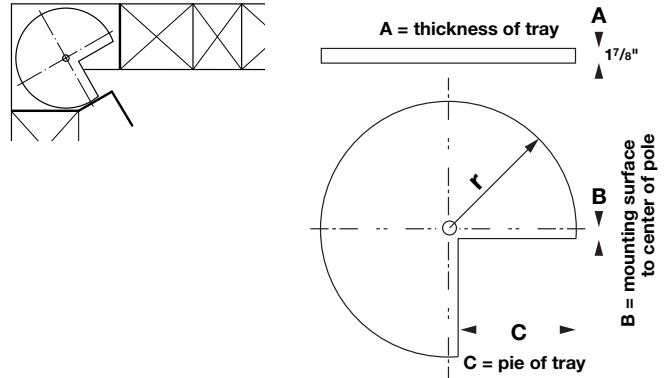

Corner Systems

Revolving Pie-cut/Kidney

Pie-cut Shelf Set

- Bump detent in closed position
- Easily installed, adjustable post
- Pre-drilled holes for easy door attachment
- Adjustable post fits 23 1/4" - 33" high cabinets

Material: Shelves: high impact polystyrene; Color: white

Post: steel, chrome-plated

Bearings: nylon

Bottom support: steel, galvanized

Size	r=radius	A	B	C	Item No.
24"	12"	1 7/8"	1 1/2"	10 1/2"	542.10.721
28"	14"	1 7/8"	3 1/2"	10 1/2"	542.10.730

Packing: 1 set (includes 2 trays and hardware)

Kidney Shelf Set

- For use in corner cabinets with hinged door
- Trays rotate independently
- Lock-in position
- Easily installed, adjustable post
- Adjustable post fits 23 1/4" - 33" high cabinets

Material: Shelves: high impact polystyrene

Post: steel, chrome-plated

Bearings: nylon

Size	r=radius	A	B	C	white	almond
24"	12"	1 7/8"	2"	10"	542.11.728	542.11.420
28"	14"	1 7/8"	4"	10"	542.11.737	542.11.430
32"	16"	2 1/8"	4 1/8"	11 7/8"	542.11.740	542.11.440