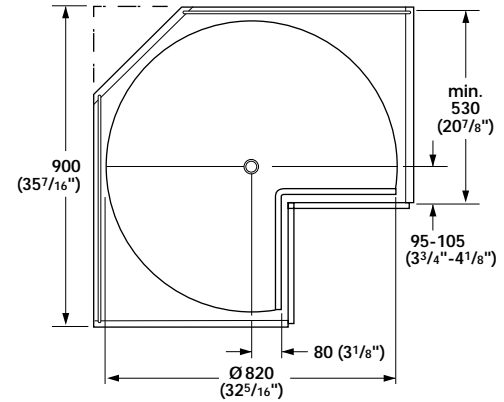

Upper bearings

Height adjustment bearing

Post with lower mounting plate

**Three-quarter round**, revolving wire shelf with wire surround.  
Complete with pin and self-centering cam.

Height: 80 mm (3 1/8")

Finish: steel, chrome-plated

for corner base units	Diameter	Cat. No.
800 x 800 mm (31 <sup>1</sup> / <sub>2</sub> " x 31 <sup>1</sup> / <sub>2</sub> "")	Ø 700 (27 <sup>9</sup> / <sub>16</sub> "")	541.18.222
900 x 900 mm (35 <sup>7</sup> / <sub>16</sub> " x 35 <sup>7</sup> / <sub>16</sub> "")	Ø 820 (32 <sup>5</sup> / <sub>16</sub> "")	541.18.231

Packing: 1 pc.

Installed dimensions for corner base units  
800 x 800 mm (31<sup>1</sup>/<sub>2</sub>" x 31<sup>1</sup>/<sub>2</sub>"")

Installed dimensions for corner base units  
900 x 900 mm (35<sup>7</sup>/<sub>16</sub>" x 35<sup>7</sup>/<sub>16</sub>"")

**Three-quarter round ARENA Plus**, with non-slip surface.

Height: 80 mm (3 1/8")

Finish: white melamine shelf with steel, chrome-plated surround

for corner base units	Diameter	Cat. No.
800 x 800 mm (31 <sup>1</sup> / <sub>2</sub> " x 31 <sup>1</sup> / <sub>2</sub> "")	Ø 700 (27 <sup>9</sup> / <sub>16</sub> "")	542.31.280
900 x 900 mm (35 <sup>7</sup> / <sub>16</sub> " x 35 <sup>7</sup> / <sub>16</sub> "")	Ø 820 (32 <sup>5</sup> / <sub>16</sub> "")	542.31.230