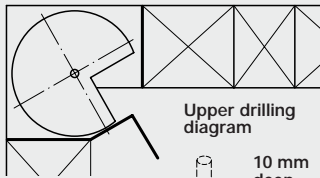

### Center Post

vertically adjustable 725 (28<sup>9</sup>/<sub>16</sub>"") to 765 mm (30<sup>1</sup>/<sub>8</sub>"")

Complete with upper and lower bearings and vertical adjustment bearing.  
Capable of accommodating 3 shelves.

Finish: Post: steel, chrome plated

Height-adjustable bearing: steel, galvanized

Upper bearing: plastic, white

Cat. No.	541.17.234
----------	------------

Packing: 1 pc.

Upper drilling diagram

10 mm deep  
Ø5

Upper bearings

Height adjustment bearing

Post with lower mounting plate

**Three-quarter round**, revolving wire shelf with wire surround.  
Complete with pin and self-centering cam.

Height: 80 mm (3 1/8")

**Three-quarter round ARENA Plus**, with non-slip surface.

Height: 80 mm (3 1/8")

Finish: white melamine shelf with steel, chrome-plated surround

for corner base units	Diameter	Cat. No.
800 x 800 mm (31 <sup>1</sup> / <sub>2</sub> " x 31 <sup>1</sup> / <sub>2</sub> "")	Ø 700 (27 <sup>9</sup> / <sub>16</sub> "")	542.31.280
900 x 900 mm (35 <sup>7</sup> / <sub>16</sub> " x 35 <sup>7</sup> / <sub>16</sub> "")	Ø 820 (32 <sup>5</sup> / <sub>16</sub> "")	542.31.230