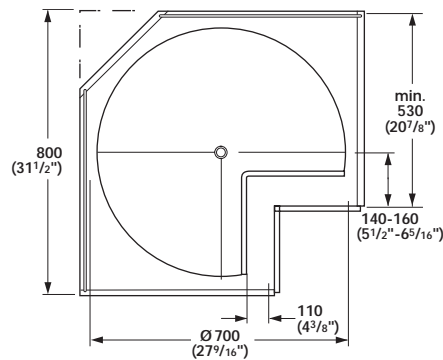

Finish: Post: steel, chrome plated

Height-adjustable bearing: steel, galvanized

Upper bearing: plastic, white

Cat. No.	541.17.234
----------	------------

Packing: 1 pc.

Upper drilling diagram

10 mm deep  
Ø5

Upper bearings

Height adjustment bearing

Post with lower mounting plate

**Three-quarter round**, revolving wire shelf with wire surround.  
Complete with pin and self-centering cam.

Height: 80 mm (3 1/8")

Finish: steel, chrome-plated

for corner base units	Diameter	Cat. No.
800 x 800 mm (31 <sup>1</sup> / <sub>2</sub> " x 31 <sup>1</sup> / <sub>2</sub> "")	Ø 700 (27 <sup>9</sup> / <sub>16</sub> "")	541.18.222
900 x 900 mm (35 <sup>7</sup> / <sub>16</sub> " x 35 <sup>7</sup> / <sub>16</sub> "")	Ø 820 (32 <sup>5</sup> / <sub>16</sub> "")	541.18.231

Packing: 1 pc.

Installed dimensions for corner base units  
800 x 800 mm (31<sup>1</sup>/<sub>2</sub>" x 31<sup>1</sup>/<sub>2</sub>"")

Installed dimensions for corner base units  
900 x 900 mm (35<sup>7</sup>/<sub>16</sub>" x 35<sup>7</sup>/<sub>16</sub>"")