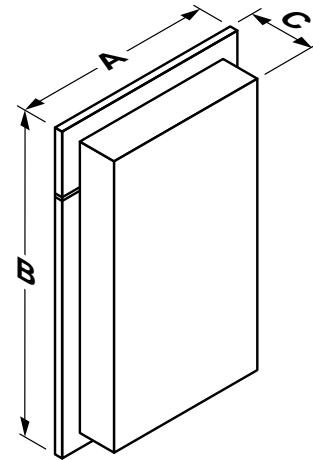

SPECIFICATION SHEET

LAFAYETTE SERIES BATHROOM CABINETS

FEATURES

- Surface-mounted installation
- Built-in toplight
- Easy to clean, heavy gauge steel construction
- 3/16" thick premium float glass mirror with beveled edges
- White baked-on powder coat paint
- Full piano hinge
- Adjustable steel shelves
- Includes mounting hardware

TYPICAL SPECIFICATION

Bathroom cabinet shall be Broan Lafayette Series Model 1402 (1462).

Surface-mounted cabinet shall be of heavy gauge steel construction, finished in white baked-on powder coat after forming.

Unit to be U.L. Listed.

MODEL NO.	OVERALL SIZE			CORNER STYLE	# OF SHELVES	RECOMMENDED BULBS
	A	B	C			
1402	18 ¹ / ₈	32 ³ / ₈	4 ³ / ₄	Radius	3 (adj) steel	3-60W G25/G40
1462	18 ¹ / ₈	28 ³ / ₈	4 ³ / ₄	Square	3 (adj) steel	3-60W G25/G40