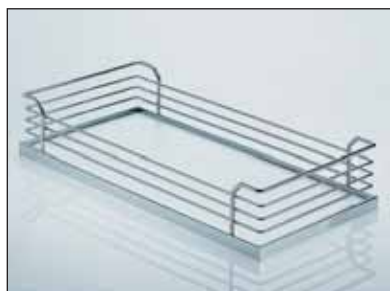

Pantry Organization

Single Extension - Kesseböhmer

Pantry Pull-out, height adjustable
Single extension, hooks on one side
Left or right mounting to upper and bottom panel
Weight capacity 40 kg. (88 lbs.)
Inside cabinet depth: 500 mm (19 3/4")
Height: 1160 mm (45 3/4") - 1495 mm (58 7/8")
Material: steel, epoxy-coated

Color	Item No.
silver RAL 9006	545.78.200

Packing: 1 pc.

- ARENA is the result of a manufacturing technology that seals melamine material with a polished chrome surround
- The ARENA Plus non-slip surface prevents stored items from sliding

Storage Basket ARENA Plus, with non-slip surface

Basket dimensions:
Depth: 470 mm (18 1/2")
Height: 88 mm (3 1/2")
Material: melamine shelf with steel, chrome-plated surround

MAPLE

Non Slip

Color	Width mm (inch) / Item No.			
	110 (4 3/8")	160 (6 1/4")	228 (9")	305 (12")
white/ chrome-plated	545.60.275	545.60.276	545.60.277	545.60.278
maple/ chrome-plated	545.60.175	545.60.176	545.60.177	545.60.178

Packing: 1 pc.

Chrome

Storage Basket

Basket dimensions:
Depth: 470 mm (18 1/2")
Height: 75 mm (3")
Material: steel

Width mm (inch)	chrome-plated
110 (4 3/8")	545.60.208
160 (6 1/4")	545.60.217
210 (8 1/4")	545.60.244
320 (12 1/2")	545.60.253