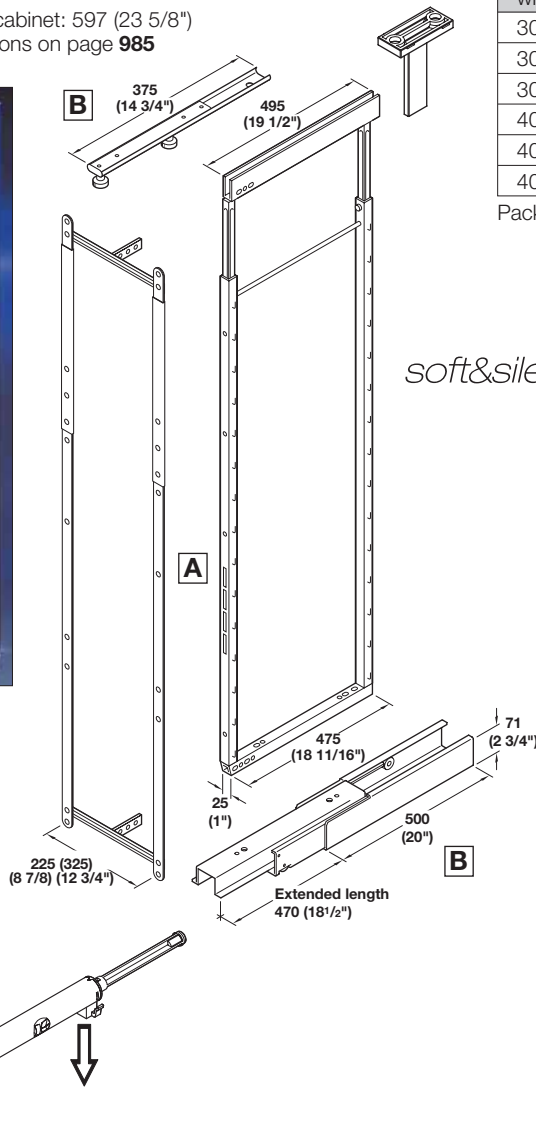

Pantry Organization

Pull-out Unit with Soft & Silent Feature - Kesseböhmer

- Maximum width of cabinet: 597 (23 5/8")
- Storage basket options on page 985

Soft & Silent Feature, for top slide
Clips onto pantry (no tools required)
Material: plastic

Color	Item No.
gray	546.71.970

Packing: 10 pcs.

Soft & Silent Feature, for bottom slide
Material: plastic

Color	Item No.
gray	546.74.792

Packing: 10 pcs.

Dimensions in mm
Inches are approximate

A Full extension pantry frame - height adjustable

Material: steel, epoxy powder-coated

Cabinet width	Installed height	silver RAL 9006	champagne
300 12"	1200-1600 47 1/4"-63"	546.77.220	546.77.420
300 12"	1600-2000 63"-78 3/4"	546.77.240	546.77.440
300 12"	1900-2300 74 3/4"-90 1/2"	546.77.260	546.77.460
400 16"	1200-1600 47 1/4"-63"	546.77.230	546.77.430
400 16"	1600-2000 63"-78 3/4"	546.77.250	546.77.450
400 16"	1900-2300 74 3/4"-90 1/2"	546.77.270	546.77.470

Packing: 1 set (includes front frame, front fixing brackets and center frame)

Extension runner **B must be ordered separately.**

Installed dimensions:

Depth: minimum 500 mm (20")

Width: 260 mm (10 1/4") to 360 mm (14 1/8")