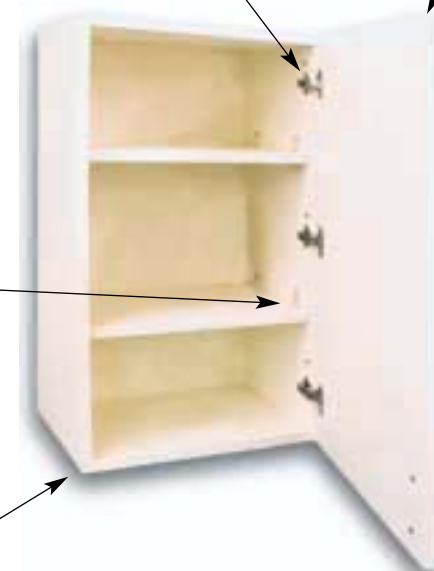

- European design cabinetry
- All element polymer board with UV inhibitors
- Solid 3/4" material (not molded) with the color all the way through
- All element Board will not absorb moisture; will not split, rot swell, get brittle or crack and withstands the elements; sun, rain, snow, saltwater
- Resists 300+ chemicals
- Withstands temperatures of -60° up to 160°-250° F
- No Maintenance
- Stainless steel hinges and our own Slick Slide Drawer™ with all element board
- Manufactured with CNC machines for clean quality smooth edges, no rough cut edges.
- Adjustable legs for sloped outdoor surfaces

Signature Series Design Features

Doors, Sides, Bottoms/Tops, Back, Adjustable Shelves and Toe Kicks are all **3/4"** Construction with Solid Color Core

Stainless Steel Adjustable Concealed Hinges - 3 per 30" Door

Clear bumpers press-fit into pre-drilled holes

300 lb Locking Shelf Clips

Rabbit Joints

Our own **Slick Slide Drawer™** designed so nothing will rust or corrode

Our **Easy Drawer Stop™** with the same material