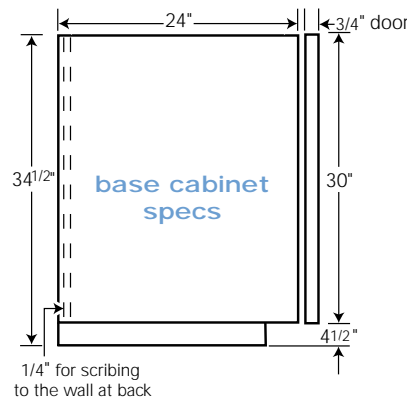

Signature Series Design Features

Doors, Sides, Bottoms/Tops, Back, Adjustable Shelves and Toe Kicks are all **3/4"** Construction with Solid Color Core

Stainless Steel Adjustable Concealed Hinges - 3 per 30" Door