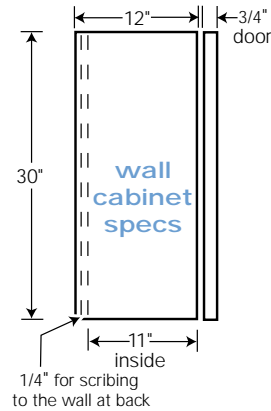

Signature Series Design Features

Doors, Sides, Bottoms/Tops, Back, Adjustable Shelves and Toe Kicks are all **3/4"** Construction with Solid Color Core

Stainless Steel Adjustable Concealed Hinges - 3 per 30" Door