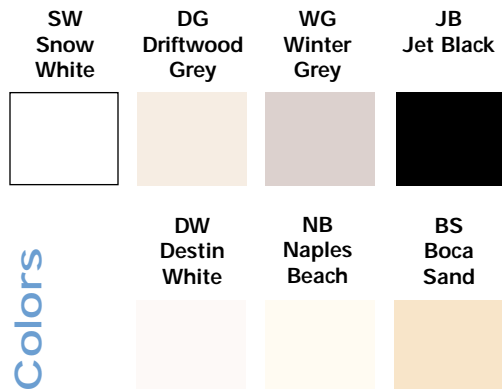

IN & OUT Outdoor Cabinetry

VISIT OUR WEBSITE TO FIND
OUT ABOUT THE MANY
ACCESSORIES AVAILABLE
INCLUDING COUNTERTOPS,
SINK COVERS, CUTTING
BOARDS AND MOLDINGS.
CONTACT YOUR DEALER
FOR SIZES AND
SPECIFICATIONS AS
WELL AS CARE AND
MAINTENANCE.

Signature Series Lifetime Limited Warranty

In & Out hereby warrants to the original purchaser, that all standard Signature Series cabinets and accessories are free from defects in material and workmanship for the lifetime of the product. This warranty is not transferable and is for residential applications only. This warranty is expressly limited to repair or replacement of the defective part at the discretion of In & Out Cabinetry, and does not include labor, for removal or replacement. This warranty does not extend to defects caused by improper handling, storage assembly or disassembly, intentional damage, product modification, accidental misuse, abuse or negligence.

All implied warranties, including the warranties of merchantability and of fitness for a particular purpose, are limited in duration to the period of the express warranty stated above. In no event shall In & Out Cabinetry be liable for incidental or consequential damage.

Some states do not allow the exclusion or limitation of incidental or consequential damages, so the above limitations and exclusion may not apply to you.

This warranty gives you specific legal rights. you may have other rights, which vary from state to state.

Claims - all claims for defective cabinets or accessories must be submitted to In & Out Cabinetry in writing and must specify the defects alleged to be present in the cabinets or accessories, it will, at its discretion, either repair or replace any defective cabinets or accessories.